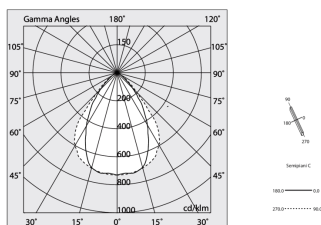

Average luminance

Average luminance limits for DSE workstation 65°(in accordance to EN 12464-1:2012).

Novalux S.r.l. via Marzabotto, 2 40050 Funo di Argelato (BO) Italy
Tel: +39 051 860558 · Fax +39 051 6647859 · Mail: info@novalux.it · VAT number 00536541204 · novalux.com
Company subject to the management and coordination by SLV GmbH

This technical data sheet is owned by Novalux S.r.l., all rights reserved. Novalux S.r.l. reserves the right to make changes without prior notice.
Last update: 6/8/2025, 13:45:34