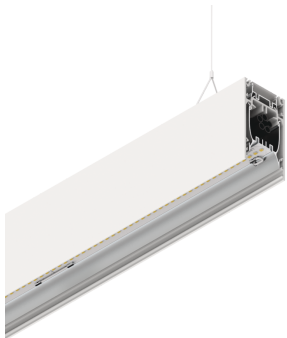

HERO B

108710.01 + 108912.99

HERO B: 67W 3K 1680 BIA + HERO: DIFF.MICROPRISM. PER 1680

novalux
ITALIAN LIGHTING DESIGN SINCE 1948

Features

Use: Indoor
Type of installation: SUSPENDED
Emission: DIRECT/INDIRECT
Optics: MICROPRISMATIZED
Colour: WHITE
Dimming: ON/OFF
Emergency: NO
L: 1680mm
A: 53mm
H: 92mm
Made in: ITALY
Warranty: 5 years
Weight: 6kg

Tech data

Luminaire input power: 74.9W
Luminaire luminous flux: 6733lm
Indirect luminous flux: 3537lm
IP: 40
Insulation class: I
No. of driver per product: 2
Supply voltage: 220-240V 50/60Hz
UGR: <19
SELV: Si