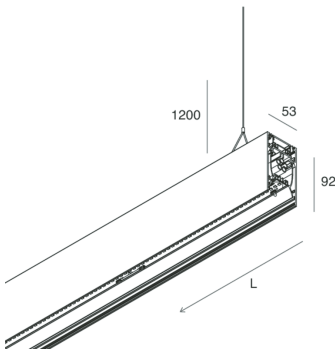

HERO B

108710.01 + 108912.99

HERO B: 67W 3K 1680 BIA + HERO: DIFF.MICROPRISM. PER 1680

novalux
ITALIAN LIGHTING DESIGN SINCE 1948

Features

Use: Indoor
Type of installation: SUSPENDED
Emission: DIRECT/INDIRECT
Optics: MICROPRISMATIZED
Colour: WHITE
Dimming: ON/OFF
Emergency: NO
L: 1680mm
A: 53mm
H: 92mm
Made in: ITALY
Warranty: 5 years
Weight: 6kg