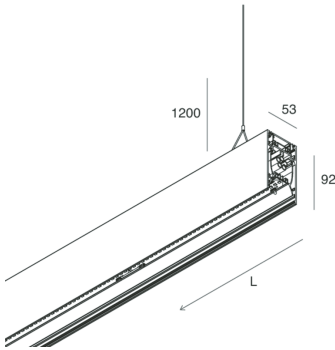

HERO B

108703.20 + 108925.99

HERO B: 67W 2.7K 1680 CAF + HERO: DIFF. OPALE TL PER 1680

novalux
ITALIAN LIGHTING DESIGN SINCE 1948

Features

Use: Indoor
Type of installation: SUSPENDED
Emission: DIRECT/INDIRECT
Optics: OPAL FULL LIGHT
Colour: CAFFE
Dimming: ON/OFF
Emergency: NO
L: 1680mm
A: 53mm
H: 92mm
Made in: ITALY
Warranty: 5 years
Weight: 6kg