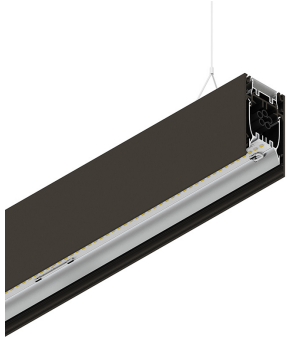

HERO B

108703.20 + 108925.99

HERO B: 67W 2.7K 1680 CAF + HERO: DIFF. OPALE TL PER 1680

novalux
ITALIAN LIGHTING DESIGN SINCE 1948

Features

Use: Indoor
Type of installation: SUSPENDED
Emission: DIRECT/INDIRECT
Optics: OPAL FULL LIGHT
Colour: CAFFE
Dimming: ON/OFF
Emergency: NO
L: 1680mm
A: 53mm
H: 92mm
Made in: ITALY
Warranty: 5 years
Weight: 6kg

Tech data

Luminaire input power: 74.9W
Luminaire luminous flux: 6656lm
Indirect luminous flux: 3459lm
IP: 40
Insulation class: I
No. of driver per product: 2
Supply voltage: 220-240V 50/60Hz
SELV: Si

Source