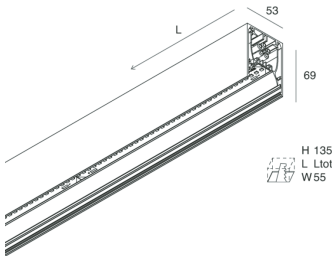

HERO

108656.02 + 108903.99

HERO: 36W 4K 1680 DALI NE + HERO: DIFF. OPALE PER 1680

novalux
ITALIAN LIGHTING DESIGN SINCE 1948

Features

Use: Indoor
Type of installation: WALL, RECESSED INTO PLASTERBOARD, SUSPENDED, CEILING MOUNTED, TRACK
Emission: DIRECT
Optics: OPAL
Colour: BLACK
Dimming: PUSH, DALI
Emergency: NO
L: 1680mm
A: 53mm
H: 69mm
Made in: ITALY
Warranty: 5 years
Weight: 4.2kg