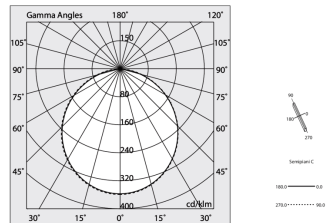

HERO

108656.02 + 108903.99

HERO: 36W 4K 1680 DALI NE + HERO: DIFF. OPALE PER 1680

novalux
ITALIAN LIGHTING DESIGN SINCE 1948

Features

Use: Indoor
Type of installation: WALL, RECESSED INTO PLASTERBOARD, SUSPENDED, CEILING MOUNTED, TRACK
Emission: DIRECT
Optics: OPAL
Colour: BLACK
Dimming: PUSH, DALI
Emergency: NO
L: 1680mm
A: 53mm
H: 69mm
Made in: ITALY
Warranty: 5 years
Weight: 4.2kg

Tech data

Luminaire input power: 40.5W
Luminaire luminous flux: 3220lm
IP: 40
Insulation class: I
No. of driver per product: 1
Supply voltage: 220-240V 50/60Hz
SELV: Si

Source

Light source: LED
Source power: 36W
Colour temperature: 4000K
CRI: >90
Colour tolerance: 3 Step MacAdam
LED lifespan: 50000h L90 B10

Compliance

CEI EN 60598-1:2021 + A11:2023, CEI EN 60598-2-1:2022, CEI EN 60598-2-2:2012

Standards

Photobiological risk: RISK GROUP 0 Certified fixture in EXEMPT GROUP, in accordance with CEI EN 62471:2010-01, IEC TR 62778:2014.
CAM edilizia: The product complies with the requirements for public buildings, ministerial decree of 23rd June 2022 n.256.

[HERO: View more product info](#)

Novalux S.r.l. via Marzabotto, 2 40050 Funo di Argelato (BO) Italy
Tel: +39 051 860558 · Fax +39 051 6647859 · Mail: info@novalux.it · VAT number 00536541204 · novalux.com
Company subject to the management and coordination by SLV GmbH

This technical data sheet is owned by Novalux S.r.l., all rights reserved. Novalux S.r.l. reserves the right to make changes without prior notice.
Last update: 6/8/2025, 13:21:04