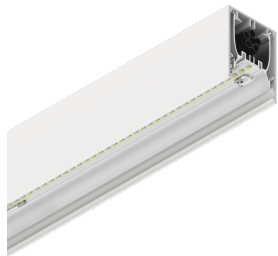

# HERO

108656.01 + 108925.99

HERO: 36W 4K 1680 DALI BIA + HERO: DIFF. OPALE TL PER 1680

**novalux**  
ITALIAN LIGHTING DESIGN SINCE 1948

## Features

Use: Indoor  
Type of installation: WALL, RECESSED INTO PLASTERBOARD, SUSPENDED, CEILING MOUNTED, TRACK  
Emission: DIRECT  
Optics: OPAL FULL LIGHT  
Colour: WHITE  
Dimming: PUSH, DALI  
Emergency: NO  
L: 1680mm  
A: 53mm  
H: 69mm  
Made in: ITALY  
Warranty: 5 years  
Weight: 4.2kg

## Tech data

Luminaire input power: 40.5W  
Luminaire luminous flux: 3596lm  
IP: 40  
Insulation class: I  
No. of driver per product: 1  
Supply voltage: 220-240V 50/60Hz  
SELV: Si