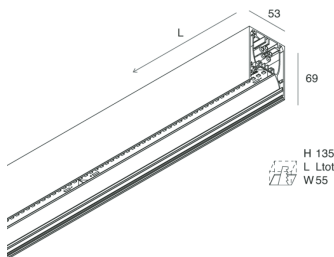

## Features

Use: Indoor  
Type of installation: WALL, RECESSED INTO PLASTERBOARD, SUSPENDED, CEILING MOUNTED, TRACK  
Emission: DIRECT  
Optics: OPAL FULL LIGHT  
Colour: WHITE  
Dimming: PUSH, DALI  
Emergency: NO  
L: 1680mm  
A: 53mm  
H: 69mm  
Made in: ITALY  
Warranty: 5 years  
Weight: 4.2kg

## Features

Optics: OPAL FULL LIGHT

L: 1680mm

A: 52.5mm

H: 15mm

Made in: ITALY

Warranty: 5 years

Weight: 0.13kg