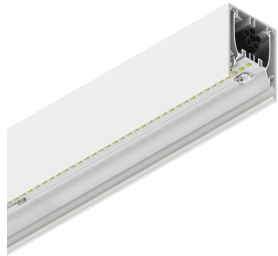

HERO

108654.01 + 108923.99

HERO: 24W 4K 1120 DALI BIA + HERO: DIFF. OPALE TL PER 1120

novalux
ITALIAN LIGHTING DESIGN SINCE 1948

Features

Use: Indoor
Type of installation: WALL, RECESSED INTO PLASTERBOARD, SUSPENDED, CEILING MOUNTED, TRACK
Emission: DIRECT
Optics: OPAL FULL LIGHT
Colour: WHITE
Dimming: PUSH, DALI
Emergency: NO
L: 1120mm
A: 53mm
H: 69mm
Made in: ITALY
Warranty: 5 years
Weight: 2.8kg