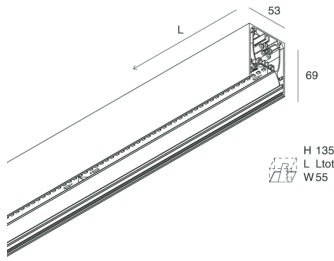

HERO

108654.01 + 108923.99

HERO: 24W 4K 1120 DALI BIA + HERO: DIFF. OPALE TL PER 1120

novalux
ITALIAN LIGHTING DESIGN SINCE 1948

Features

Use: Indoor
Type of installation: WALL, RECESSED INTO PLASTERBOARD, SUSPENDED, CEILING MOUNTED, TRACK
Emission: DIRECT
Optics: OPAL FULL LIGHT
Colour: WHITE
Dimming: PUSH, DALI
Emergency: NO
L: 1120mm
A: 53mm
H: 69mm
Made in: ITALY
Warranty: 5 years
Weight: 2.8kg