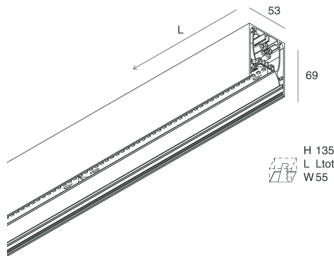

HERO

108650.21 + 108926.99

HERO: 42W 3K 1960 DALI CAP + HERO: DIFF. OPALE TL PER 1960

novalux
ITALIAN LIGHTING DESIGN SINCE 1948

Features

Use: Indoor
Type of installation: WALL, RECESSED INTO PLASTERBOARD, SUSPENDED, CEILING MOUNTED, TRACK
Emission: DIRECT
Optics: OPAL FULL LIGHT
Colour: CAPPUCCINO
Dimming: PUSH, DALI
Emergency: NO
L: 1960mm
A: 53mm
H: 69mm
Made in: ITALY
Warranty: 5 years
Weight: 5kg