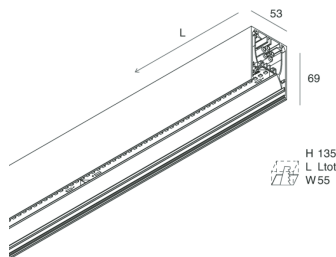

HERO

108624.20 + 108925.99

HERO: EM 36W 4K 1680 CAF + HERO: DIFF. OPALE TL PER 1680

novalux
ITALIAN LIGHTING DESIGN SINCE 1948

Features

Use: Indoor
Type of installation: WALL, RECESSED INTO PLASTERBOARD, SUSPENDED, CEILING MOUNTED, TRACK
Emission: DIRECT
Optics: OPAL FULL LIGHT
Colour: CAFFE
Dimming: NO
Emergency: Autonomy 1h/Recharge time 12h
L: 1680mm
A: 53mm
H: 69mm
Made in: ITALY
Warranty: 5 years except battery
Weight: 5.2kg