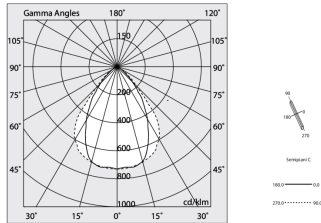

HERO

108617.01 + 108912.99

HERO: 36W 4K 1680 BIA + HERO: DIFF.MICROPRISM. PER 1680

novalux
ITALIAN LIGHTING DESIGN SINCE 1948

Features

Use: Indoor
Type of installation: WALL, RECESSED INTO PLASTERBOARD, SUSPENDED, CEILING MOUNTED, TRACK
Emission: DIRECT
Optics: MICROPRISMATIZED
Colour: WHITE
Dimming: ON/OFF
Emergency: NO
L: 1680mm
A: 53mm
H: 69mm
Made in: ITALY
Warranty: 5 years
Weight: 4.2kg

Tech data

Luminaire input power: 40.5W
Luminaire luminous flux: 3532lm
IP: 40
Insulation class: I
No. of driver per product: 1
Supply voltage: 220-240V 50/60Hz
UGR: <19
SELV: Si

Source

Light source: LED
Source power: 36W
Colour temperature: 4000K
CRI: >90
Colour tolerance: 3 Step MacAdam
LED lifespan: 50000h L90 B10

Compliance

CEI EN 60598-1:2021 + A11:2023, CEI EN 60598-2-1:2022, CEI EN 60598-2-2:2012

Standards

Photobiological risk: RISK GROUP 0 Certified fixture in EXEMPT GROUP, in accordance with CEI EN 62471:2010-01, IEC TR 62778:2014.
CAM edilizia: The product complies with the requirements for public buildings, ministerial decree of 23rd June 2022 n.256.

Average luminance

Average luminance limits for DSE workstation 65°(in accordance to EN 12464-1:2012).

[HERO: View more product info](#)

Novalux S.r.l. via Marzabotto, 2 40050 Funo di Argelato (BO) Italy
Tel: +39 051 860558 · Fax +39 051 6647859 · Mail: info@novalux.it · VAT number 00536541204 · novalux.com
Company subject to the management and coordination by SLV GmbH

This technical data sheet is owned by Novalux S.r.l., all rights reserved. Novalux S.r.l. reserves the right to make changes without prior notice.
Last update: 6/8/2025, 13:27:00