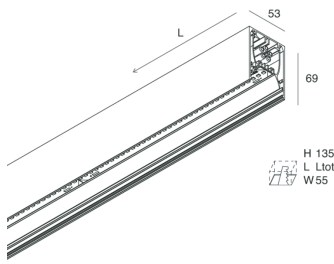

HERO

108617.01 + 108912.99

HERO: 36W 4K 1680 BIA + HERO: DIFF.MICROPRISM. PER 1680

novalux
ITALIAN LIGHTING DESIGN SINCE 1948

Features

Use: Indoor
Type of installation: WALL, RECESSED INTO PLASTERBOARD, SUSPENDED, CEILING MOUNTED, TRACK
Emission: DIRECT
Optics: MICROPRISMATIZED
Colour: WHITE
Dimming: ON/OFF
Emergency: NO
L: 1680mm
A: 53mm
H: 69mm
Made in: ITALY
Warranty: 5 years
Weight: 4.2kg