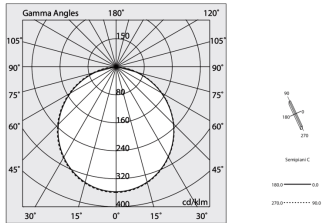

HERO

108616.02 + 108902.99

HERO: 30W 4K 1400 NE + HERO: DIFF. OPALE PER 1400

novalux
ITALIAN LIGHTING DESIGN SINCE 1948

Features

Use: Indoor
Type of installation: WALL, RECESSED INTO PLASTERBOARD, SUSPENDED, CEILING MOUNTED, TRACK
Emission: DIRECT
Optics: OPAL
Colour: BLACK
Dimming: NO
Emergency: NO
L: 1400mm
A: 53mm
H: 69mm
Made in: ITALY
Warranty: 5 years
Weight: 3.5kg