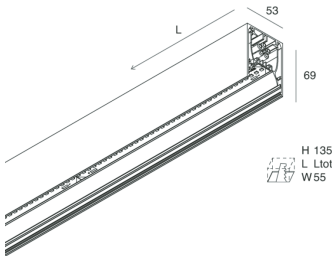

HERO

108616.02 + 108902.99

HERO: 30W 4K 1400 NE + HERO: DIFF. OPALE PER 1400

novalux
ITALIAN LIGHTING DESIGN SINCE 1948

Features

Use: Indoor
Type of installation: WALL, RECESSED INTO PLASTERBOARD, SUSPENDED, CEILING MOUNTED, TRACK
Emission: DIRECT
Optics: OPAL
Colour: BLACK
Dimming: NO
Emergency: NO
L: 1400mm
A: 53mm
H: 69mm
Made in: ITALY
Warranty: 5 years
Weight: 3.5kg

HERO: 30W 4K 1400 NE + HERO: DIFF. OPALE PER 1400

novalux
ITALIAN LIGHTING DESIGN SINCE 1948

Features

Optics: OPAL
L: 1400mm
A: 48mm
H: 6mm
Made in: ITALY
Warranty: 5 years
Weight: 0.2kg

Tech data

IP: 40
SELV: No