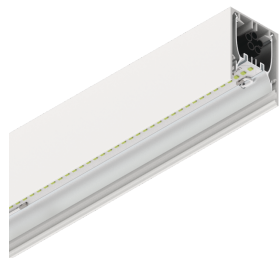

## Features

Use: Indoor  
Type of installation: WALL, RECESSED INTO PLASTERBOARD, SUSPENDED, CEILING MOUNTED, TRACK  
Emission: DIRECT  
Optics: OPAL  
Colour: WHITE  
Dimming: ON/OFF  
Emergency: NO  
L: 2240mm  
A: 53mm  
H: 69mm  
Made in: ITALY  
Warranty: 5 years  
Weight: 5.6kg