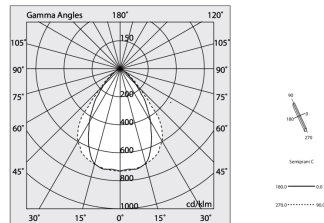

HERO

108611.01 + 108913.99

HERO: 42W 3K 1960 BIA + HERO: DIFF.MICROPRISM. PER 1960

novalux
ITALIAN LIGHTING DESIGN SINCE 1948

Features

Use: Indoor
Type of installation: WALL, RECESSED INTO PLASTERBOARD, SUSPENDED, CEILING MOUNTED, TRACK
Emission: DIRECT
Optics: MICROPRISMATIZED
Colour: WHITE
Dimming: NO
Emergency: NO
L: 1960mm
A: 53mm
H: 69mm
Made in: ITALY
Warranty: 5 years
Weight: 5kg

Tech data

Luminaire input power: 48.3W
Luminaire luminous flux: 3729lm
IP: 40
Insulation class: I
No. of driver per product: 2
Supply voltage: 220-240V 50/60Hz
UGR: <19
SELV: Si

Source

Light source: LED
Source power: 42W
Colour temperature: 3000K
CRI: >90
Colour tolerance: 3 Step MacAdam
LED lifespan: 50000h L90 B10

Compliance

CEI EN 60598-1:2021 + A11:2023, CEI EN 60598-2-1:2022, CEI EN 60598-2-2:2012

Standards

Photobiological risk: RISK GROUP 0 Certified fixture in EXEMPT GROUP, in accordance with CEI EN 62471:2010-01, IEC TR 62778:2014.
CAM edilizia: CAM edilizia - Conforme al Decreto Ministeriale 23 giugno 2022 n.256 e 24 novembre 2025 n.256.

[HERO: View more product info](#)

Novalux S.r.l. via Marzabotto, 2 40050 Funo di Argelato (BO) Italy
Tel: +39 051 860558 · Fax +39 051 6647859 · Mail: info@novalux.it · VAT number 00536541204 · novalux.com
Company subject to the management and coordination by SLV GmbH

This technical data sheet is owned by Novalux S.r.l., all rights reserved. Novalux S.r.l. reserves the right to make changes without prior notice.
Last update: 9/6/2026, 17:41:41