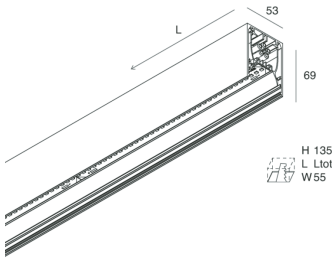

HERO

108611.01 + 108913.99

HERO: 42W 3K 1960 BIA + HERO: DIFF.MICROPRISM. PER 1960

novalux
ITALIAN LIGHTING DESIGN SINCE 1948

Features

Use: Indoor
Type of installation: WALL, RECESSED INTO PLASTERBOARD, SUSPENDED, CEILING MOUNTED, TRACK
Emission: DIRECT
Optics: MICROPRISMATIZED
Colour: WHITE
Dimming: NO
Emergency: NO
L: 1960mm
A: 53mm
H: 69mm
Made in: ITALY
Warranty: 5 years
Weight: 5kg