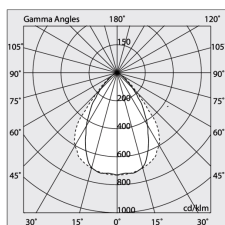

HERO

108611.01 + 108913.99

HERO: 42W 3K 1960 BIA + HERO: DIFF.MICROPRISM. PER 1960

novalux
ITALIAN LIGHTING DESIGN SINCE 1948

Features

Optics: MICROPRISMATIZED
L: 1960mm
A: 48mm
H: 6mm
Made in: ITALY
Warranty: 5 years
Weight: 0.4kg

Tech data

IP: 40
UGR: <19
SELV: No

Novalux S.r.l. via Marzabotto, 2 40050 Funo di Argelato (BO) Italy
Tel: +39 051 860558 · Fax +39 051 6647859 · Mail: info@novalux.it · VAT number 00536541204 · novalux.com
Company subject to the management and coordination by SLV GmbH

This technical data sheet is owned by Novalux S.r.l., all rights reserved. Novalux S.r.l. reserves the right to make changes without prior notice.
Last update: 9/6/2026, 17:41:41