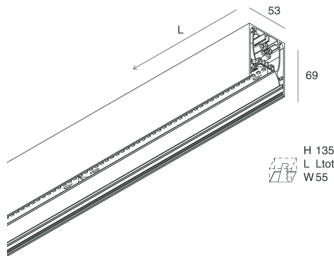

HERO

108610.21 + 108925.99

HERO: 36W 3K 1680 CAP + HERO: DIFF. OPALE TL PER 1680

novalux
ITALIAN LIGHTING DESIGN SINCE 1948

Features

Use: Indoor
Type of installation: WALL, RECESSED INTO PLASTERBOARD, SUSPENDED, CEILING MOUNTED, TRACK
Emission: DIRECT
Optics: OPAL FULL LIGHT
Colour: CAPPUCCINO
Dimming: ON/OFF
Emergency: NO
L: 1680mm
A: 53mm
H: 69mm
Made in: ITALY
Warranty: 5 years
Weight: 4.2kg