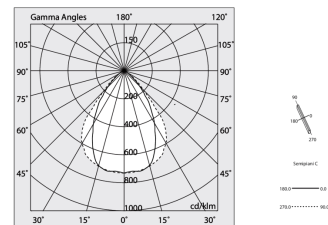

HERO

108610.01 + 108912.99

HERO: 36W 3K 1680 BIA + HERO: DIFF.MICROPRISM. PER 1680

novalux
ITALIAN LIGHTING DESIGN SINCE 1948

Features

Use: Indoor
Type of installation: WALL, RECESSED INTO PLASTERBOARD, SUSPENDED, CEILING MOUNTED, TRACK
Emission: DIRECT
Optics: MICROPRISMATIZED
Colour: WHITE
Dimming: ON/OFF
Emergency: NO
L: 1680mm
A: 53mm
H: 69mm
Made in: ITALY
Warranty: 5 years
Weight: 4.2kg