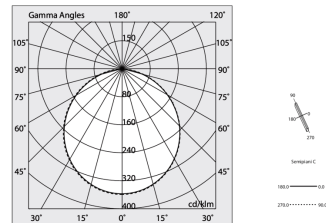

HERO

108608.21 + 108901.99

HERO: 24W 3K 1120 CAP + HERO: DIFF. OPALE PER 1120

novalux
ITALIAN LIGHTING DESIGN SINCE 1948

Features

Use: Indoor
Type of installation: WALL, RECESSED INTO PLASTERBOARD, SUSPENDED, CEILING MOUNTED, TRACK
Emission: DIRECT
Optics: OPAL
Colour: CAPPUCCINO
Dimming: ON/OFF
Emergency: NO
L: 1120mm
A: 53mm
H: 69mm
Made in: ITALY
Warranty: 5 years
Weight: 2.8kg

Tech data

Luminaire input power: 28.5W
Luminaire luminous flux: 1942lm
IP: 40
Insulation class: I
No. of driver per product: 1
Supply voltage: 220-240V 50/60Hz
SELV: Si

Source

Light source: LED
Source power: 24W
Colour temperature: 3000K
CRI: >90
Colour tolerance: 3 Step MacAdam
LED lifespan: 50000h L90 B10

Compliance

CEI EN 60598-1:2021 + A11:2023, CEI EN 60598-2-1:2022, CEI EN 60598-2-2:2012

Standards

Photobiological risk: RISK GROUP 0 Certified fixture in EXEMPT GROUP, in accordance with CEI EN 62471:2010-01, IEC TR 62778:2014.
CAM edilizia: The product complies with the requirements for public buildings, ministerial decree of 23rd June 2022 n.256.

[HERO: View more product info](#)

Novalux S.r.l. via Marzabotto, 2 40050 Funo di Argelato (BO) Italy
Tel: +39 051 860558 · Fax +39 051 6647859 · Mail: info@novalux.it · VAT number 00536541204 · novalux.com
Company subject to the management and coordination by SLV GmbH

This technical data sheet is owned by Novalux S.r.l., all rights reserved. Novalux S.r.l. reserves the right to make changes without prior notice.
Last update: 6/8/2025, 13:16:06