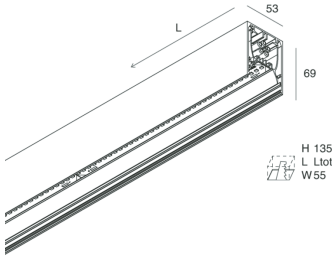

HERO

108603.02 + 108925.99

HERO: 36W 2.7K 1680 NE + HERO: DIFF. OPALE TL PER 1680

novalux
ITALIAN LIGHTING DESIGN SINCE 1948

Features

Use: Indoor
Type of installation: WALL, RECESSED INTO PLASTERBOARD, SUSPENDED, CEILING MOUNTED, TRACK
Emission: DIRECT
Optics: OPAL FULL LIGHT
Colour: BLACK
Dimming: NO
Emergency: NO
L: 1680mm
A: 53mm
H: 69mm
Made in: ITALY
Warranty: 5 years
Weight: 4.2kg