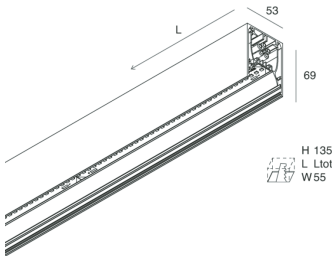

HERO

108602.02 + 108902.99

HERO: 30W 2.7K 1400 NE + HERO: DIFF. OPALE PER 1400

novalux
ITALIAN LIGHTING DESIGN SINCE 1948

Features

Use: Indoor
Type of installation: WALL, RECESSED INTO PLASTERBOARD, SUSPENDED, CEILING MOUNTED, TRACK
Emission: DIRECT
Optics: OPAL
Colour: BLACK
Dimming: NO
Emergency: NO
L: 1400mm
A: 53mm
H: 69mm
Made in: ITALY
Warranty: 5 years
Weight: 3.5kg

HERO: 30W 2.7K 1400 NE + HERO: DIFF. OPALE PER 1400

novalux
ITALIAN LIGHTING DESIGN SINCE 1948

Features

Optics: OPAL
L: 1400mm
A: 48mm
H: 6mm
Made in: ITALY
Warranty: 5 years
Weight: 0.2kg

Tech data

IP: 40
SELV: No