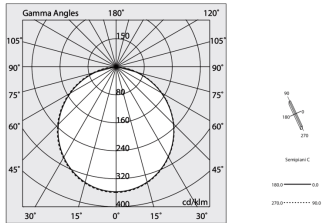

HERO

108602.02 + 108902.99

HERO: 30W 2.7K 1400 NE + HERO: DIFF. OPALE PER 1400

novalux
ITALIAN LIGHTING DESIGN SINCE 1948

Features

Use: Indoor
Type of installation: WALL, RECESSED INTO PLASTERBOARD, SUSPENDED, CEILING MOUNTED, TRACK
Emission: DIRECT
Optics: OPAL
Colour: BLACK
Dimming: NO
Emergency: NO
L: 1400mm
A: 53mm
H: 69mm
Made in: ITALY
Warranty: 5 years
Weight: 3.5kg