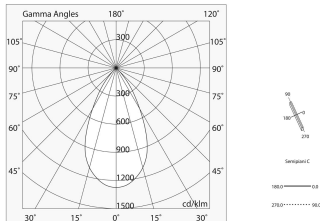

T-48 MINI

108592.02

novalux
ITALIAN LIGHTING DESIGN SINCE 1948

Features

Use: Indoor
Type of installation: TRACK
Emission: DIRECT
Optics: MICRO OPTICS
Beam: 76°
Colour: BLACK
Dimming: DALI
Emergency: NO
L: 300mm
A: 11mm
H: 7mm
Made in: ITALY
Warranty: 5 years
Weight: 0.025kg

Tech data

Luminaire input power: 7W
Luminaire luminous flux: 403lm
IP: 20
Insulation class: III
Supply voltage: 48 Vdc
UGR: <19
SELV: Si

Source

Light source: LED
Source power: 5W
Source luminous flux: 454lm
Colour temperature: 4000K
CRI: >90
Colour tolerance: 3 Step MacAdam
LED lifespan: 50000h L90 B20

Compliance

CEI EN 60598-1:2021 + A11:2023, CEI EN 60598-2-1:2022

Standards

Photobiological risk: RISK GROUP 1 Certified fixture in RISK GROUP 1 (Low Risk)-The fixture does not pose a hazard due to normal behavioral limitations on exposure - in accordance with CEI EN 62471:2010-01, IEC TR 62778:2014.
CAM edilizia: The product complies with the requirements for public buildings, ministerial decree of 23rd June 2022 n.256.

[View more product info](#)

Novalux S.r.l. via Marzabotto, 2 40050 Funo di Argelato (BO) Italy
Tel: +39 051 860558 · Fax +39 051 6647859 · Mail: info@novalux.it · VAT number 00536541204 · novalux.com
Company subject to the management and coordination by SLV GmbH

This technical data sheet is owned by Novalux S.r.l., all rights reserved. Novalux S.r.l. reserves the right to make changes without prior notice.
Last update: 29/4/2024, 15:23:17