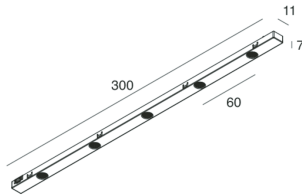

## Features

Use: Indoor  
Type of installation: TRACK  
Emission: DIRECT  
Optics: MICRO OPTICS  
Beam: 76°  
Colour: BLACK  
Dimming: DALI  
Emergency: NO  
L: 300mm  
A: 11mm  
H: 7mm  
Made in: ITALY  
Warranty: 5 years  
Weight: 0.025kg