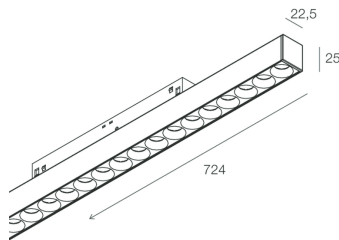

FORTY8 TRACK

108586.01 + 108589.18

MICRO MOD. F8: 25W 3K 724 DALI C90 BI + RIFLETTORE M/O F8: ORO ROSSO L=724

novalux
ITALIAN LIGHTING DESIGN SINCE 1948

Features

Use: Indoor
Type of installation: TRACK
Emission: DIRECT
Optics: MICRO OPTICS
Beam: 50°
Colour: WHITE
Dimming: DALI
Emergency: NO
L: 724mm
Warranty: 5 years
Weight: 0.47kg