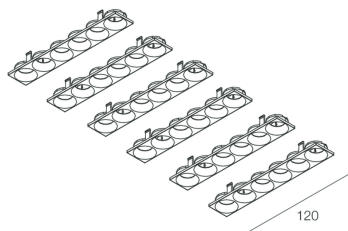

FORTY8 TRACK

108586.01 + 108589.18

MICRO MOD. F8: 25W 3K 724 DALI C90 BI + RIFLETTORE M/O F8: ORO ROSSO L=724

novalux
ITALIAN LIGHTING DESIGN SINCE 1948

Features

Use: Indoor
Optics: MICRO OPTICS
Colour: RED GOLD
L: 724mm
Weight: 0.06kg

Tech data

UGR: <19

Novalux S.r.l. via Marzabotto, 2 40050 Funo di Argelato (BO) Italy
Tel: +39 051 860558 · Fax +39 051 6647859 · Mail: info@novalux.it · VAT number 00536541204 · novalux.com
Company subject to the management and coordination by SLV GmbH

This technical data sheet is owned by Novalux S.r.l., all rights reserved. Novalux S.r.l. reserves the right to make changes without prior notice.
Last update: 9/6/2026, 17:21:50