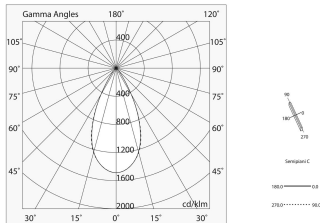

FORTY8 TRACK

108586.01 + 108589.18

MICRO MOD. F8: 25W 3K 724 DALI C90 BI + RIFLETTORE M/O F8: ORO ROSSO L=724

novalux
ITALIAN LIGHTING DESIGN SINCE 1948

Features

Use: Indoor
Type of installation: TRACK
Emission: DIRECT
Optics: MICRO OPTICS
Beam: 50°
Colour: WHITE
Dimming: DALI
Emergency: NO
L: 724mm
Warranty: 5 years
Weight: 0.47kg

Tech data

Luminaire input power: 30W
Luminaire luminous flux: 2167lm
IP: 20
Insulation class: III
No. of driver per product: 1
Supply voltage: 48 Vdc
UGR: <19
SELV: Si

Source

Light source: LED
Source power: 25W
Colour temperature: 3000K
CRI: >90
Colour tolerance: 3 Step MacAdam
LED lifespan: 50000h L80 B20

Compliance

CEI EN 60598-1:2021 + A11:2023, CEI EN 60598-2-1:2022

Standards

Photobiological risk: RISK GROUP 1 Certified fixture in RISK GROUP 1 (Low Risk)-The fixture does not pose a hazard due to normal behavioral limitations on exposure - in accordance with CEI EN 62471:2010-01, IEC TR 62778:2014.

CAM edilizia: The product complies with the requirements for public buildings, ministerial decree of 23rd June 2022 n.256.

[FORTY8 TRACK: View more product info](#)

Novalux S.r.l. via Marzabotto, 2 40050 Funo di Argelato (BO) Italy
Tel: +39 051 860558 · Fax +39 051 6647859 · Mail: info@novalux.it · VAT number 00536541204 · novalux.com
Company subject to the management and coordination by SLV GmbH

This technical data sheet is owned by Novalux S.r.l., all rights reserved. Novalux S.r.l. reserves the right to make changes without prior notice.
Last update: 9/6/2026, 17:21:50