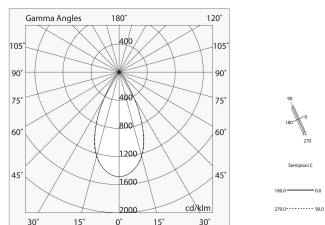

FORTY8 TRACK

108586.01 + 108589.18

MICRO MOD. F8: 25W 3K 724 DALI C90 BI + RIFLETTORE M/O F8: ORO ROSSO L=724

novalux
ITALIAN LIGHTING DESIGN SINCE 1948

Features

Use: Indoor
Optics: MICRO OPTICS
Colour: RED GOLD
L: 724mm
Weight: 0.06kg

Tech data

UGR: <19

Novalux S.r.l. via Marzabotto, 2 40050 Funo di Argelato (BO) Italy
Tel: +39 051 860558 · Fax +39 051 6647859 · Mail: info@novalux.it · VAT number 00536541204 · novalux.com
Company subject to the management and coordination by SLV GmbH

This technical data sheet is owned by Novalux S.r.l., all rights reserved. Novalux S.r.l. reserves the right to make changes without prior notice.
Last update: 9/6/2026, 17:21:50