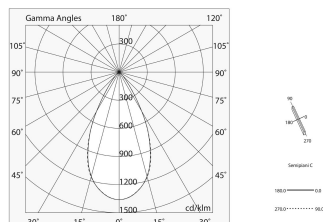

FORTY8 TRACK

108582.01 + 108588.04

MICRO MOD. F8: 9W 2.7K 244 DALI C90 BI + RIFLETTORE M/O F8: BRUNITO L=244

novalux
ITALIAN LIGHTING DESIGN SINCE 1948

Features

Use: Indoor
Optics: MICRO OPTICS
Colour: SHINY BRUNISH
L: 244mm
Weight: 0.02kg

Tech data

UGR: <19

Novalux S.r.l. via Marzabotto, 2 40050 Funo di Argelato (BO) Italy
Tel: +39 051 860558 · Fax +39 051 6647859 · Mail: info@novalux.it · VAT number 00536541204 · novalux.com
Company subject to the management and coordination by SLV GmbH

This technical data sheet is owned by Novalux S.r.l., all rights reserved. Novalux S.r.l. reserves the right to make changes without prior notice.
Last update: 6/8/2025, 13:06:59