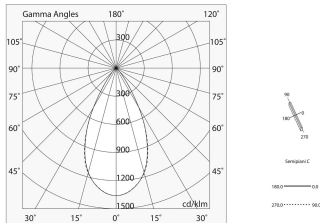

FORTY8 TRACK

108582.01 + 108588.04

MICRO MOD. F8: 9W 2.7K 244 DALI C90 BI + RIFLETTORE M/O F8: BRUNITO L=244

novalux
ITALIAN LIGHTING DESIGN SINCE 1948

Features

Use: Indoor
Type of installation: TRACK
Emission: DIRECT
Optics: MICRO OPTICS
Beam: 50°
Colour: WHITE
Dimming: DALI
Emergency: NO
L: 244mm
Warranty: 5 years
Weight: 0.175kg

Tech data

Luminaire input power: 10W
Luminaire luminous flux: 734lm
IP: 20
Insulation class: III
No. of driver per product: 1
Supply voltage: 48 Vdc
UGR: <19
SELV: Si

Source

Light source: LED
Source power: 9W
Colour temperature: 2700K
CRI: >90
Colour tolerance: 3 Step MacAdam
LED lifespan: 50000h L80 B20

Compliance

CEI EN 60598-1:2021 + A11:2023, CEI EN 60598-2-1:2022

Standards

Photobiological risk: RISK GROUP 1 Certified fixture in RISK GROUP 1 (Low Risk)-The fixture does not pose a hazard due to normal behavioral limitations on exposure - in accordance with CEI EN 62471:2010-01, IEC TR 62778:2014.

CAM edilizia: The product complies with the requirements for public buildings, ministerial decree of 23rd June 2022 n.256.

[FORTY8 TRACK: View more product info](#)

Novalux S.r.l. via Marzabotto, 2 40050 Funo di Argelato (BO) Italy
Tel: +39 051 860558 · Fax +39 051 6647859 · Mail: info@novalux.it · VAT number 00536541204 · novalux.com
Company subject to the management and coordination by SLV GmbH

This technical data sheet is owned by Novalux S.r.l., all rights reserved. Novalux S.r.l. reserves the right to make changes without prior notice.
Last update: 6/8/2025, 13:06:59