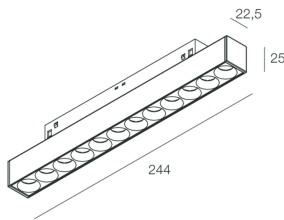

FORTY8 TRACK

108582.01 + 108588.04

MICRO MOD. F8: 9W 2.7K 244 DALI C90 BI + RIFLETTORE M/O F8: BRUNITO L=244

novalux
ITALIAN LIGHTING DESIGN SINCE 1948

Features

Use: Indoor
Type of installation: TRACK
Emission: DIRECT
Optics: MICRO OPTICS
Beam: 50°
Colour: WHITE
Dimming: DALI
Emergency: NO
L: 244mm
Warranty: 5 years
Weight: 0.175kg