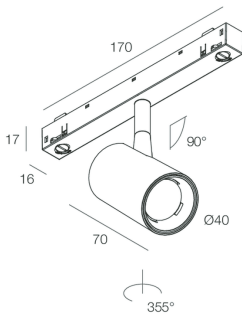

Novalux S.r.l. via Marzabotto, 2 40050 Funo di Argelato (BO) Italy
Tel: +39 051 860558 · Fax +39 051 6647859 · Mail: info@novalux.it · VAT number 00536541204 · novalux.com
Company subject to the management and coordination by SLV GmbH

This technical data sheet is owned by Novalux S.r.l., all rights reserved. Novalux S.r.l. reserves the right to make changes without prior notice.
Last update: 9/6/2026, 16:18:25