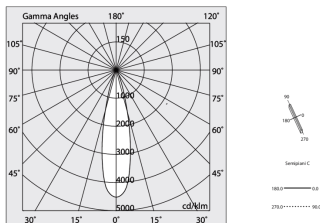

Novalux S.r.l. via Marzabotto, 2 40050 Funo di Argelato (BO) Italy
Tel: +39 051 860558 · Fax +39 051 6647859 · Mail: info@novalux.it · VAT number 00536541204 · novalux.com
Company subject to the management and coordination by SLV GmbH

This technical data sheet is owned by Novalux S.r.l., all rights reserved. Novalux S.r.l. reserves the right to make changes without prior notice.
Last update: 9/6/2026, 16:18:25