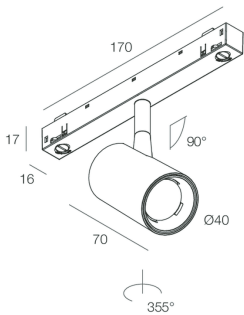

Novalux S.r.l. via Marzabotto, 2 40050 Funo di Argelato (BO) Italy
Tel: +39 051 860558 · Fax +39 051 6647859 · Mail: info@novalux.it · VAT number 00536541204 · novalux.com
Company subject to the management and coordination by SLV GmbH

This technical data sheet is owned by Novalux S.r.l., all rights reserved. Novalux S.r.l. reserves the right to make changes without prior notice.
Last update: 9/6/2026, 16:21:28