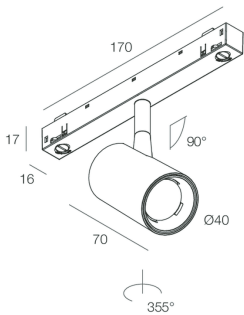

Novalux S.r.l. via Marzabotto, 2 40050 Funo di Argelato (BO) Italy
Tel: +39 051 860558 · Fax +39 051 6647859 · Mail: info@novalux.it · VAT number 00536541204 · novalux.com
Company subject to the management and coordination by SLV GmbH

This technical data sheet is owned by Novalux S.r.l., all rights reserved. Novalux S.r.l. reserves the right to make changes without prior notice.
Last update: 6/8/2025, 12:50:30