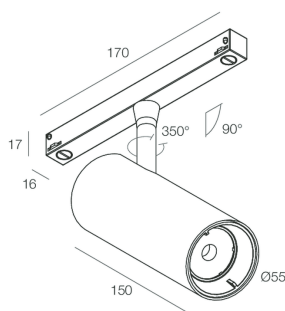

Novalux S.r.l. via Marzabotto, 2 40050 Funo di Argelato (BO) Italy
Tel: +39 051 860558 · Fax +39 051 6647859 · Mail: info@novalux.it · VAT number 00536541204 · novalux.com
Company subject to the management and coordination by SLV GmbH

This technical data sheet is owned by Novalux S.r.l., all rights reserved. Novalux S.r.l. reserves the right to make changes without prior notice.
Last update: 6/8/2025, 12:50:28