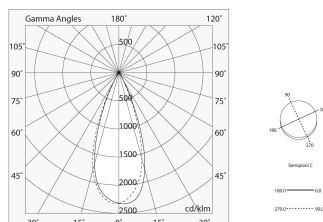

Novalux S.r.l. via Marzabotto, 2 40050 Funo di Argelato (BO) Italy
Tel: +39 051 860558 · Fax +39 051 6647859 · Mail: info@novalux.it · VAT number 00536541204 · novalux.com
Company subject to the management and coordination by SLV GmbH

This technical data sheet is owned by Novalux S.r.l., all rights reserved. Novalux S.r.l. reserves the right to make changes without prior notice.
Last update: 6/8/2025, 12:50:28