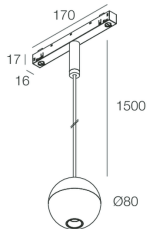

FORTY8 TRACK

108530.01

novalux
ITALIAN LIGHTING DESIGN SINCE 1948

Features

Use: Indoor
Type of installation: TRACK
Emission: DIRECT/INDIRECT
Optics: OPAL, SPOT
Beam: 35°
Colour: WHITE
Dimming: DALI
Emergency: NO
ø: Ø80
Warranty: 5 years
Weight: 0.42kg

Tech data

Luminaire input power: 8W
Direct luminous flux: 281lm
Indirect luminous flux: 316lm
IP: 20
Insulation class: III
No. of driver per product: 1
Supply voltage: 48 Vdc
SELV: Si

Source

Light source: LED
Source power: 6W
Colour temperature: 3000K
CRI: >90
Colour tolerance: 3 Step MacAdam
LED lifespan: 30000h L70 B20