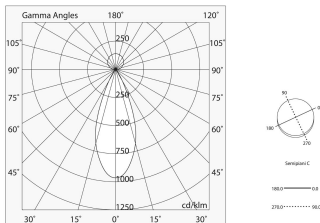

Novalux S.r.l. via Marzabotto, 2 40050 Funo di Argelato (BO) Italy
Tel: +39 051 860558 · Fax +39 051 6647859 · Mail: info@novalux.it · VAT number 00536541204 · novalux.com
Company subject to the management and coordination by SLV GmbH

This technical data sheet is owned by Novalux S.r.l., all rights reserved. Novalux S.r.l. reserves the right to make changes without prior notice.
Last update: 14/11/2024, 18:23:40