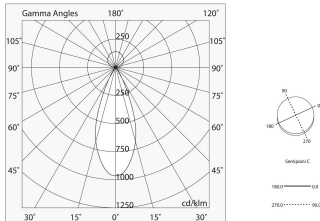

FORTY8 TRACK

108529.02

novalux
ITALIAN LIGHTING DESIGN SINCE 1948

Features

Use: Indoor
Type of installation: TRACK
Emission: DIRECT/INDIRECT
Optics: OPAL, SPOT
Beam: 35°
Colour: BLACK
Dimming: DALI
Emergency: NO
ø: Ø80
Warranty: 5 years
Weight: 0.42kg

Tech data

Luminaire input power: 8W
Direct luminous flux: 230lm
Indirect luminous flux: 297lm
IP: 20
Insulation class: III
No. of driver per product: 1
Supply voltage: 48 Vdc
SELV: Si

Source

Light source: LED
Source power: 6W
Colour temperature: 2700K
CRI: >90
Colour tolerance: 3 Step MacAdam
LED lifespan: 30000h L70 B20

Compliance

CEI EN 60598-1:2021 + A11:2023, CEI EN 60598-2-1:2022

Standards

Photobiological risk: RISK GROUP 1 Certified fixture in RISK GROUP 1 (Low Risk)-The fixture does not pose a hazard due to normal behavioral limitations on exposure - in accordance with CEI EN 62471:2010-01, IEC TR 62778:2014.

[View more product info](#)

Novalux S.r.l. via Marzabotto, 2 40050 Funo di Argelato (BO) Italy
Tel: +39 051 860558 · Fax +39 051 6647859 · Mail: info@novalux.it · VAT number 00536541204 · novalux.com
Company subject to the management and coordination by SLV GmbH

This technical data sheet is owned by Novalux S.r.l., all rights reserved. Novalux S.r.l. reserves the right to make changes without prior notice.
Last update: 14/11/2024, 18:23:40