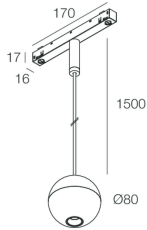

Novalux S.r.l. via Marzabotto, 2 40050 Funo di Argelato (BO) Italy
Tel: +39 051 860558 · Fax +39 051 6647859 · Mail: info@novalux.it · VAT number 00536541204 · novalux.com
Company subject to the management and coordination by SLV GmbH

This technical data sheet is owned by Novalux S.r.l., all rights reserved. Novalux S.r.l. reserves the right to make changes without prior notice.
Last update: 14/11/2024, 18:23:40