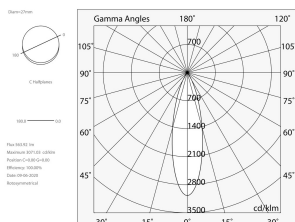

FORTY8 TRACK

108527.01

novalux
ITALIAN LIGHTING DESIGN SINCE 1948

Features

Use: Indoor
Type of installation: TRACK
Emission: DIRECT
Optics: SPOT
Beam: 35°
Colour: WHITE
Dimming: DALI
Emergency: NO
H: 400mm
ø: Ø26
Warranty: 5 years
Weight: 0.33kg