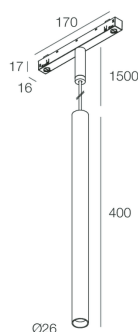

FORTY8 TRACK

108527.01

novalux
ITALIAN LIGHTING DESIGN SINCE 1948

Features

Use: Indoor
Type of installation: TRACK
Emission: DIRECT
Optics: SPOT
Beam: 35°
Colour: WHITE
Dimming: DALI
Emergency: NO
H: 400mm
ø: Ø26
Warranty: 5 years
Weight: 0.33kg

Tech data

Luminaire input power: 9W
Luminaire luminous flux: 585lm
IP: 20
Insulation class: III
No. of driver per product: 1
Supply voltage: 48 Vdc
SELV: Si

Source

Light source: LED
Source power: 7W
Colour temperature: 4000K
CRI: >90
Colour tolerance: 3 Step MacAdam
LED lifespan: 30000h L70 B20