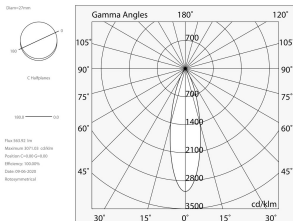

FORTY8 TRACK

108526.02

novalux
ITALIAN LIGHTING DESIGN SINCE 1948

Features

Use: Indoor
Type of installation: TRACK
Emission: DIRECT
Optics: SPOT
Beam: 35°
Colour: BLACK
Dimming: DALI
Emergency: NO
H: 400mm
ø: Ø26
Warranty: 5 years
Weight: 0.33kg

Tech data

Luminaire input power: 9W
Luminaire luminous flux: 499lm
IP: 20
Insulation class: III
No. of driver per product: 1
Supply voltage: 48 Vdc
SELV: Si

Source

Light source: LED
Source power: 7W
Colour temperature: 3000K
CRI: >90
Colour tolerance: 3 Step MacAdam
LED lifespan: 30000h L70 B20

Compliance

CEI EN 60598-1:2021 + A11:2023, CEI EN 60598-2-1:2022

Standards

Photobiological risk: RISK GROUP 1 Certified fixture in RISK GROUP 1 (Low Risk)-The fixture does not pose a hazard due to normal behavioral limitations on exposure - in accordance with CEI EN 62471:2010-01, IEC TR 62778:2014.

[View more product info](#)

Novalux S.r.l. via Marzabotto, 2 40050 Funo di Argelato (BO) Italy
Tel: +39 051 860558 · Fax +39 051 6647859 · Mail: info@novalux.it · VAT number 00536541204 · novalux.com
Company subject to the management and coordination by SLV GmbH

This technical data sheet is owned by Novalux S.r.l., all rights reserved. Novalux S.r.l. reserves the right to make changes without prior notice.
Last update: 14/11/2024, 18:23:40