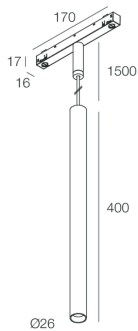

Novalux S.r.l. via Marzabotto, 2 40050 Funo di Argelato (BO) Italy
Tel: +39 051 860558 · Fax +39 051 6647859 · Mail: info@novalux.it · VAT number 00536541204 · novalux.com
Company subject to the management and coordination by SLV GmbH

This technical data sheet is owned by Novalux S.r.l., all rights reserved. Novalux S.r.l. reserves the right to make changes without prior notice.
Last update: 14/11/2024, 18:23:40