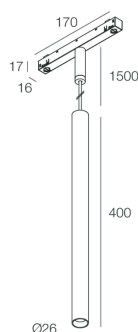

Novalux S.r.l. via Marzabotto, 2 40050 Funo di Argelato (BO) Italy
Tel: +39 051 860558 · Fax +39 051 6647859 · Mail: info@novalux.it · VAT number 00536541204 · novalux.com
Company subject to the management and coordination by SLV GmbH

This technical data sheet is owned by Novalux S.r.l., all rights reserved. Novalux S.r.l. reserves the right to make changes without prior notice.
Last update: 14/11/2024, 18:23:40