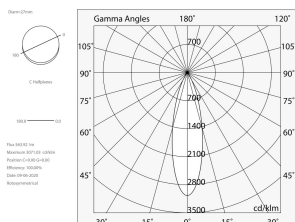

FORTY8 TRACK

108526.01

novalux

ITALIAN LIGHTING DESIGN SINCE 1948

Features

Use: Indoor
Type of installation: TRACK
Emission: DIRECT
Optics: SPOT
Beam: 35°
Colour: WHITE
Dimming: DALI
Emergency: NO
H: 400mm
ø: Ø26
Warranty: 5 years
Weight: 0.33kg

Tech data

Luminaire input power: 9W
Luminaire luminous flux: 563lm
IP: 20
Insulation class: III
No. of driver per product: 1
Supply voltage: 48 Vdc
SELV: Si

Source

Light source: LED
Source power: 7W
Colour temperature: 3000K
CRI: >90
Colour tolerance: 3 Step MacAdam
LED lifespan: 30000h L70 B20

Compliance

CEI EN 60598-1:2021 + A11:2023, CEI EN 60598-2-1:2022

Standards

Photobiological risk: RISK GROUP 1 Certified fixture in RISK GROUP 1 (Low Risk)-The fixture does not pose a hazard due to normal behavioral limitations on exposure - in accordance with CEI EN 62471:2010-01, IEC TR 62778:2014.

[View more product info](#)

Novalux S.r.l. via Marzabotto, 2 40050 Funo di Argelato (BO) Italy
Tel: +39 051 860558 · Fax +39 051 6647859 · Mail: info@novalux.it · VAT number 00536541204 · novalux.com
Company subject to the management and coordination by SLV GmbH

This technical data sheet is owned by Novalux S.r.l., all rights reserved. Novalux S.r.l. reserves the right to make changes without prior notice.
Last update: 14/11/2024, 18:23:40