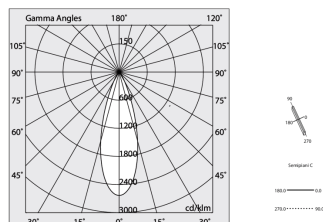

L-16 TRACK

108502.20

novalux
ITALIAN LIGHTING DESIGN SINCE 1948

Features

Use: Indoor
Type of installation: TRACK
Emission: ADJUSTABLE
Optics: SPOT
Beam: 40°
Colour: CAFFE
Dimming: DALI
Emergency: NO
L: 151mm
H: 70mm
ø: 42mm
Made in: ITALY
Warranty: 5 years
Weight: 0.3kg

Tech data

Luminaire input power: 8W
Luminaire luminous flux: 485lm
IP: 20
Insulation class: III
Supply voltage: 48 Vdc
SELV: Si

Source

Light source: LED
Source power: 6W
Colour temperature: 2700K
CRI: >90
Colour tolerance: 3 Step MacAdam
LED lifespan: 50000h L80 B20