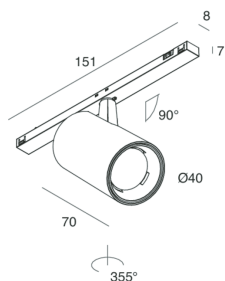

L-16 TRACK

108502.20

novalux
ITALIAN LIGHTING DESIGN SINCE 1948

Features

Use: Indoor
Type of installation: TRACK
Emission: ADJUSTABLE
Optics: SPOT
Beam: 40°
Colour: CAFFE
Dimming: DALI
Emergency: NO
L: 151mm
H: 70mm
ø: 42mm
Made in: ITALY
Warranty: 5 years
Weight: 0.3kg