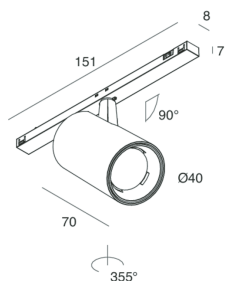

## Features

Use: Indoor  
Type of installation: TRACK  
Emission: ADJUSTABLE  
Optics: SPOT  
Beam: 20°  
Colour: CAFFE  
Dimming: DALI  
Emergency: NO  
L: 151mm  
H: 70mm  
ø: 42mm  
Made in: ITALY  
Warranty: 5 years  
Weight: 0.3kg