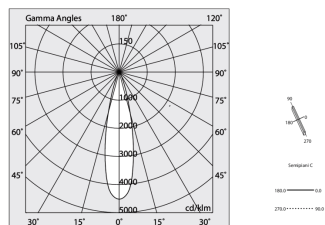

L-16 TRACK

108501.20

novalux
ITALIAN LIGHTING DESIGN SINCE 1948

Features

Use: Indoor
Type of installation: TRACK
Emission: ADJUSTABLE
Optics: SPOT
Beam: 20°
Colour: CAFFE
Dimming: DALI
Emergency: NO
L: 151mm
H: 70mm
ø: 42mm
Made in: ITALY
Warranty: 5 years
Weight: 0.3kg

Tech data

Luminaire input power: 8W
Luminaire luminous flux: 475lm
IP: 20
Insulation class: III
Supply voltage: 48 Vdc
SELV: Si

Source

Light source: LED
Source power: 6W
Colour temperature: 2700K
CRI: >90
Colour tolerance: 3 Step MacAdam
LED lifespan: 50000h L80 B20

Compliance

CEI EN 60598-1:2021 + A11:2023, CEI EN 60598-2-1:2022

Standards

Photobiological risk: RISK GROUP 1 Certified fixture in RISK GROUP 1 (Low Risk)-The fixture does not pose a hazard due to normal behavioral limitations on exposure - in accordance with CEI EN 62471:2010-01, IEC TR 62778:2014.

CAM edilizia: The product complies with the requirements for public buildings, ministerial decree of 23rd June 2022 n.256.

[View more product info](#)

Novalux S.r.l. via Marzabotto, 2 40050 Funo di Argelato (BO) Italy
Tel: +39 051 860558 · Fax +39 051 6647859 · Mail: info@novalux.it · VAT number 00536541204 · novalux.com
Company subject to the management and coordination by SLV GmbH

This technical data sheet is owned by Novalux S.r.l., all rights reserved. Novalux S.r.l. reserves the right to make changes without prior notice.
Last update: 29/4/2024, 15:18:00