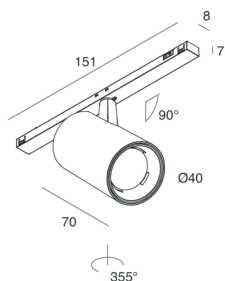

Novalux S.r.l. via Marzabotto, 2 40050 Funo di Argelato (BO) Italy
Tel: +39 051 860558 · Fax +39 051 6647859 · Mail: info@novalux.it · VAT number 00536541204 · novalux.com
Company subject to the management and coordination by SLV GmbH

This technical data sheet is owned by Novalux S.r.l., all rights reserved. Novalux S.r.l. reserves the right to make changes without prior notice.
Last update: 14/11/2024, 18:47:37