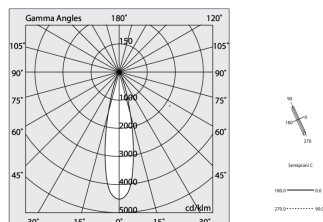

Novalux S.r.l. via Marzabotto, 2 40050 Funo di Argelato (BO) Italy
Tel: +39 051 860558 · Fax +39 051 6647859 · Mail: info@novalux.it · VAT number 00536541204 · novalux.com
Company subject to the management and coordination by SLV GmbH

This technical data sheet is owned by Novalux S.r.l., all rights reserved. Novalux S.r.l. reserves the right to make changes without prior notice.
Last update: 14/11/2024, 18:47:37