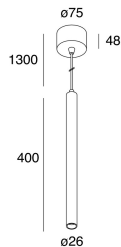

## Features

Use: Indoor  
Type of installation: SUSPENDED  
Emission: DIRECT  
Optics: SPOT  
Colour: WHITE  
Dimming: ON/OFF  
Emergency: NO  
L: Ø26mm  
H: 400mm  
Warranty: 5 years  
Weight: 0.7kg

## Tech data

Luminaire input power: 8W  
Luminaire luminous flux: 563lm  
IP: 20  
Insulation class: I  
Supply voltage: 220-240V 50/60Hz  
SELV: Si