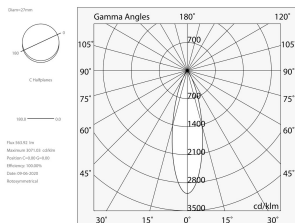

## Features

Use: Indoor  
Type of installation: SUSPENDED  
Emission: DIRECT  
Optics: SPOT  
Colour: WHITE  
Dimming: ON/OFF  
Emergency: NO  
L: Ø26mm  
H: 400mm  
Warranty: 5 years  
Weight: 0.7kg