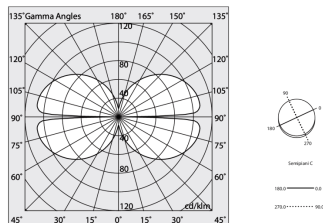

Novalux S.r.l. via Marzabotto, 2 40050 Funo di Argelato (BO) Italy
Tel: +39 051 860558 · Fax +39 051 6647859 · Mail: info@novalux.it · VAT number 00536541204 · novalux.com
Company subject to the management and coordination by SLV GmbH

This technical data sheet is owned by Novalux S.r.l., all rights reserved. Novalux S.r.l. reserves the right to make changes without prior notice.
Last update: 14/11/2024, 18:36:21