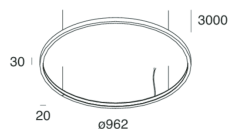

Novalux S.r.l. via Marzabotto, 2 40050 Funo di Argelato (BO) Italy
Tel: +39 051 860558 · Fax +39 051 6647859 · Mail: info@novalux.it · VAT number 00536541204 · novalux.com
Company subject to the management and coordination by SLV GmbH

This technical data sheet is owned by Novalux S.r.l., all rights reserved. Novalux S.r.l. reserves the right to make changes without prior notice.
Last update: 14/11/2024, 18:36:21