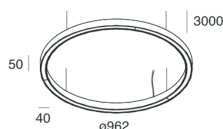

HALOS B

107120.22

novalux

ITALIAN LIGHTING DESIGN SINCE 1948

Features

Use: Indoor
Type of installation: SUSPENDED
Emission: DIRECT/INDIRECT
Optics: OPAL
Colour: GOLD
Dimming: WITH ACCESSORY
Emergency: NO
L: Ø962mm
A: 40mm
H: 50mm
Made in: ITALY
Warranty: 5 years
Weight: 6.9kg

Tech data

Luminaire input power: 141.5W
Luminaire luminous flux: 11239lm
Direct luminous flux: 4373lm
Indirect luminous flux: 6866lm
IP: 40
Insulation class: III
Supply voltage: MAX 1.8A
UGR: <19
IK: 3
SELV: Si