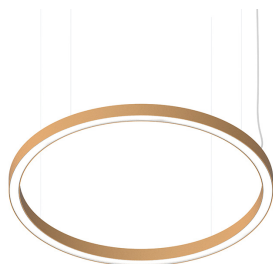

HALOS B

107120.22

novalux

ITALIAN LIGHTING DESIGN SINCE 1948

Features

Use: Indoor
Type of installation: SUSPENDED
Emission: DIRECT/INDIRECT
Optics: OPAL
Colour: GOLD
Dimming: WITH ACCESSORY
Emergency: NO
L: Ø962mm
A: 40mm
H: 50mm
Made in: ITALY
Warranty: 5 years
Weight: 6.9kg