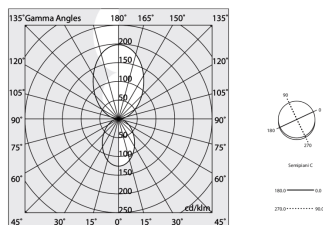

HALOS B

107120.22

novalux

ITALIAN LIGHTING DESIGN SINCE 1948

Features

Use: Indoor
Type of installation: SUSPENDED
Emission: DIRECT/INDIRECT
Optics: OPAL
Colour: GOLD
Dimming: WITH ACCESSORY
Emergency: NO
L: Ø962mm
A: 40mm
H: 50mm
Made in: ITALY
Warranty: 5 years
Weight: 6.9kg

Tech data

Luminaire input power: 141.5W
Luminaire luminous flux: 11239lm
Direct luminous flux: 4373lm
Indirect luminous flux: 6866lm
IP: 40
Insulation class: III
Supply voltage: MAX 1.8A
UGR: <19
IK: 3
SELV: Si

Source

Light source: LED
Source power: 124W
Source luminous flux: 17796lm
Colour temperature: 3000K
CRI: >90
Colour tolerance: 3 Step MacAdam
LED lifespan: 50000h L80 B20

Compliance

CEI EN 60598-1:2021 + A11:2023, CEI EN 60598-2-1:2022

Standards

Photobiological risk: RISK GROUP 0 Certified fixture in EXEMPT GROUP, in accordance with CEI EN 62471:2010-01, IEC TR 62778:2014.

CAM edilizia: The product complies with the requirements for public buildings, ministerial decree of 23rd June 2022 n.256.

[View more product info](#)

Novalux S.r.l. via Marzabotto, 2 40050 Funo di Argelato (BO) Italy
Tel: +39 051 860558 · Fax +39 051 6647859 · Mail: info@novalux.it · VAT number 00536541204 · novalux.com
Company subject to the management and coordination by SLV GmbH

This technical data sheet is owned by Novalux S.r.l., all rights reserved. Novalux S.r.l. reserves the right to make changes without prior notice.
Last update: 14/11/2024, 18:34:34