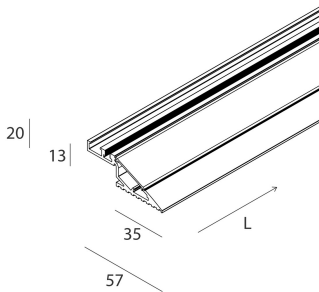

Features

Use: Indoor
Type of installation: RECESSED INTO PLASTERBOARD, LIGHT COVE
Emission: INDIRECT
Optics: OPAL
L: 57mm
H: 19.7mm
Made in: ITALY
Warranty: 5 years
Weight: 1.3kg

Tech data

IP: 40

[View more product info](#)

COMPLETION ACCESSORIES

SIDE: KIT DI GIUNZIONE

106902.99

SIDE: KIT DI GIUNZIONE 90°

106903.99