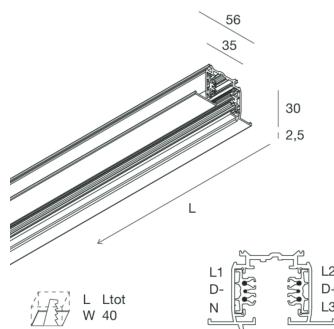

Compliance

CEI EN 60570/A2:2020

[View more product info](#)

Novalux S.r.l. via Marzabotto, 2 40050 Funo di Argelato (BO) Italy
Tel: +39 051 860558 · Fax +39 051 6647859 · Mail: info@novalux.it · VAT number 00536541204 · novalux.com
Company subject to the management and coordination by SLV GmbH

This technical data sheet is owned by Novalux S.r.l., all rights reserved. Novalux S.r.l. reserves the right to make changes without prior notice.
Last update: 9/8/2024, 11:10:20