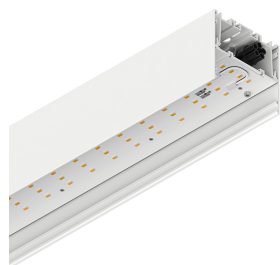

LUCKY MAXI

106213.01 + 106223.99

LUCKY MAXI: LED 36W EM. 3K BIA L=1200 + LUCKY MAXI: DIFF. MICRO UGR19 PER L1200

novalux
ITALIAN LIGHTING DESIGN SINCE 1948

Features

Use: Indoor
Type of installation: SUSPENDED, CEILING MOUNTED
Emission: DIRECT
Optics: MICROPRISMATIZED
Colour: WHITE
Dimming: NO
Emergency: Autonomy 1h/Recharge time 12h
L: 1200mm
A: 97mm
H: 90mm
Made in: ITALY
Warranty: 5 years except battery
Weight: 5.63kg

Tech data

Luminaire input power: 42W
Luminaire luminous flux: 2952lm
Luminous flux in emergency: 11%
IP: 40
Insulation class: I
No. of driver per product: 1
Supply voltage: 220-240V 50/60Hz
UGR: <19
SELV: Si