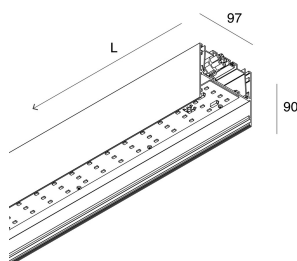

LUCKY MAXI

106213.01 + 106223.99

LUCKY MAXI: LED 36W EM. 3K BIA L=1200 + LUCKY MAXI: DIFF. MICRO UGR19 PER L1200

novalux
ITALIAN LIGHTING DESIGN SINCE 1948

Features

Use: Indoor
Type of installation: SUSPENDED, CEILING MOUNTED
Emission: DIRECT
Optics: MICROPRISMATIZED
Colour: WHITE
Dimming: NO
Emergency: Autonomy 1h/Recharge time 12h
L: 1200mm
A: 97mm
H: 90mm
Made in: ITALY
Warranty: 5 years except battery
Weight: 5.63kg