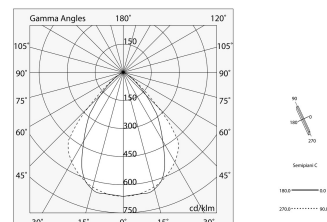

LUCKY MAXI

106213.01 + 106223.99

LUCKY MAXI: LED 36W EM. 3K BIA L=1200 + LUCKY MAXI: DIFF. MICRO UGR19 PER L1200

novalux
ITALIAN LIGHTING DESIGN SINCE 1948

Features

Use: Indoor
Type of installation: SUSPENDED, CEILING MOUNTED
Emission: DIRECT
Optics: MICROPRISMATIZED
Colour: WHITE
Dimming: NO
Emergency: Autonomy 1h/Recharge time 12h
L: 1200mm
A: 97mm
H: 90mm
Made in: ITALY
Warranty: 5 years except battery
Weight: 5.63kg