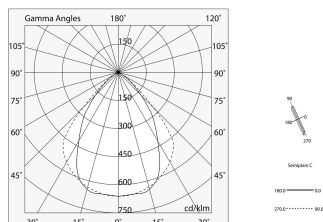

LUCKY MAXI

106213.01 + 106223.99

LUCKY MAXI: LED 36W EM. 3K BIA L=1200 + LUCKY MAXI: DIFF. MICRO UGR19 PER L1200

novalux
ITALIAN LIGHTING DESIGN SINCE 1948

Features

Use: Indoor
Optics: MICROPRISMATIZED
L: 1200mm
A: 93mm
H: 6mm
Made in: ITALY
Warranty: 5 years
Weight: 0.24kg

Tech data

UGR: <19

Novalux S.r.l. via Marzabotto, 2 40050 Funo di Argelato (BO) Italy
Tel: +39 051 860558 · Fax +39 051 6647859 · Mail: info@novalux.it · VAT number 00536541204 · novalux.com
Company subject to the management and coordination by SLV GmbH

This technical data sheet is owned by Novalux S.r.l., all rights reserved. Novalux S.r.l. reserves the right to make changes without prior notice.
Last update: 9/6/2026, 17:24:36