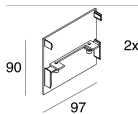

LUCKY MAXI

106209.01 + 106225.99

LUCKY MAXI: LED 72W DALI 3K BIA L=2400 + LUCKY MAXI: DIFF. MICRO UGR19 PER

novalux
ITALIAN LIGHTING DESIGN SINCE 1948

COMPLETION ACCESSORIES

LUCKY MAXI: TESTATE BIANCHE (COPPIA)

106230.01

LUCKY MAXI: KIT DI GIUNZIONE

106231.99

MOUNTING ACCESSORIES

KIT ALIMENTAZIONE L3000 5P BIA

108922.01