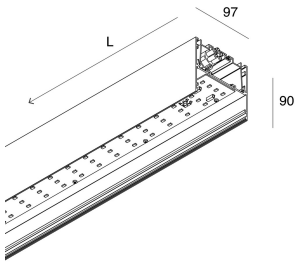

## Features

Use: Indoor  
Type of installation: SUSPENDED, CEILING MOUNTED  
Emission: DIRECT  
Optics: MICROPRISMATIZED  
Colour: WHITE  
Dimming: PUSH, DALI  
Emergency: NO  
L: 2400mm  
A: 97mm  
H: 90mm  
Made in: ITALY  
Warranty: 5 years  
Weight: 8.8kg