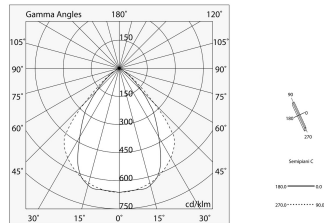

LUCKY MAXI

106209.01 + 106225.99

LUCKY MAXI: LED 72W DALI 3K BIA L=2400 + LUCKY MAXI: DIFF. MICRO UGR19 PER

novalux
ITALIAN LIGHTING DESIGN SINCE 1948

Features

Use: Indoor
Type of installation: SUSPENDED, CEILING MOUNTED
Emission: DIRECT
Optics: MICROPRISMATIZED
Colour: WHITE
Dimming: PUSH, DALI
Emergency: NO
L: 2400mm
A: 97mm
H: 90mm
Made in: ITALY
Warranty: 5 years
Weight: 8.8kg

Tech data

Luminaire input power: 82W
Luminaire luminous flux: 5904lm
IP: 40
Insulation class: I
No. of driver per product: 1
Supply voltage: 220-240V 50/60Hz
UGR: <19
SELV: Si

Source

Light source: LED
Source power: 72W
Source luminous flux: 9572lm
Colour temperature: 3000K
CRI: >90
Colour tolerance: 3 Step MacAdam
LED lifespan: 50000h L90 B10

Compliance

CEI EN 60598-1:2021 + A11:2023, CEI EN 60598-2-1:2022

Standards

Photobiological risk: RISK GROUP 0 Certified fixture in EXEMPT GROUP, in accordance with CEI EN 62471:2010-01, IEC TR 62778:2014.
CAM edilizia: The product complies with the requirements for public buildings, ministerial decree of 23rd June 2022 n.256.

[LUCKY MAXI: View more product info](#)

Novalux S.r.l. via Marzabotto, 2 40050 Funo di Argelato (BO) Italy
Tel: +39 051 860558 · Fax +39 051 6647859 · Mail: info@novalux.it · VAT number 00536541204 · novalux.com
Company subject to the management and coordination by SLV GmbH

This technical data sheet is owned by Novalux S.r.l., all rights reserved. Novalux S.r.l. reserves the right to make changes without prior notice.
Last update: 6/8/2025, 13:10:13