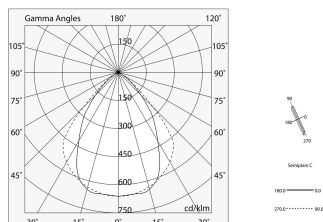

LUCKY MAXI

106209.01 + 106225.99

LUCKY MAXI: LED 72W DALI 3K BIA L=2400 + LUCKY MAXI: DIFF. MICRO UGR19 PER

novalux
ITALIAN LIGHTING DESIGN SINCE 1948

Features

Use: Indoor
Optics: MICROPRISMATIZED
L: 2400mm
A: 93mm
H: 6mm
Made in: ITALY
Warranty: 5 years
Weight: 0.48kg

Tech data

UGR: <19

Novalux S.r.l. via Marzabotto, 2 40050 Funo di Argelato (BO) Italy
Tel: +39 051 860558 · Fax +39 051 6647859 · Mail: info@novalux.it · VAT number 00536541204 · novalux.com
Company subject to the management and coordination by SLV GmbH

This technical data sheet is owned by Novalux S.r.l., all rights reserved. Novalux S.r.l. reserves the right to make changes without prior notice.
Last update: 6/8/2025, 13:10:13