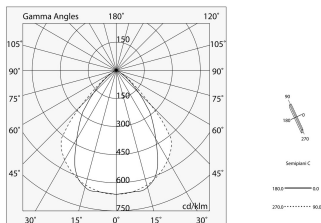

LUCKY MAXI

106208.01 + 106224.99

LUCKY MAXI: LED 54W DALI 3K BIA L=1800 + LUCKY MAXI: DIFF. MICRO UGR19 PER

novalux
ITALIAN LIGHTING DESIGN SINCE 1948

Features

Use: Indoor
Optics: MICROPRISMATIZED
L: 1800mm
A: 93mm
H: 6mm
Made in: ITALY
Warranty: 5 years
Weight: 0.36kg

Tech data

UGR: <19

Novalux S.r.l. via Marzabotto, 2 40050 Funo di Argelato (BO) Italy
Tel: +39 051 860558 · Fax +39 051 6647859 · Mail: info@novalux.it · VAT number 00536541204 · novalux.com
Company subject to the management and coordination by SLV GmbH

This technical data sheet is owned by Novalux S.r.l., all rights reserved. Novalux S.r.l. reserves the right to make changes without prior notice.
Last update: 6/8/2025, 13:10:16