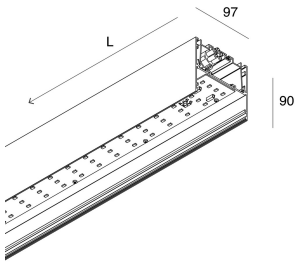

## Features

Use: Indoor  
Type of installation: SUSPENDED, CEILING MOUNTED  
Emission: DIRECT  
Optics: MICROPRISMATIZED  
Colour: WHITE  
Dimming: PUSH, DALI  
Emergency: NO  
L: 1800mm  
A: 97mm  
H: 90mm  
Made in: ITALY  
Warranty: 5 years  
Weight: 6.5kg