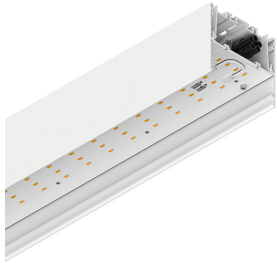

# LUCKY MAXI

106208.01 + 106224.99

LUCKY MAXI: LED 54W DALI 3K BIA L=1800 + LUCKY MAXI: DIFF. MICRO UGR19 PER

**novalux**  
ITALIAN LIGHTING DESIGN SINCE 1948

## Features

Use: Indoor  
Type of installation: SUSPENDED, CEILING MOUNTED  
Emission: DIRECT  
Optics: MICROPRISMATIZED  
Colour: WHITE  
Dimming: PUSH, DALI  
Emergency: NO  
L: 1800mm  
A: 97mm  
H: 90mm  
Made in: ITALY  
Warranty: 5 years  
Weight: 6.5kg

## Tech data

Luminaire input power: 61.25W  
Luminaire luminous flux: 4428lm  
IP: 40  
Insulation class: I  
No. of driver per product: 1  
Supply voltage: 220-240V 50/60Hz  
UGR: <19  
SELV: Si