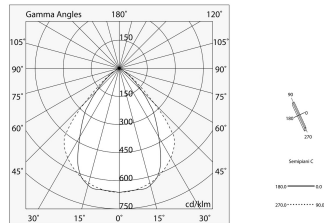

LUCKY MAXI

106208.01 + 106224.99

LUCKY MAXI: LED 54W DALI 3K BIA L=1800 + LUCKY MAXI: DIFF. MICRO UGR19 PER

novalux
ITALIAN LIGHTING DESIGN SINCE 1948

Features

Use: Indoor
Type of installation: SUSPENDED, CEILING MOUNTED
Emission: DIRECT
Optics: MICROPRISMATIZED
Colour: WHITE
Dimming: PUSH, DALI
Emergency: NO
L: 1800mm
A: 97mm
H: 90mm
Made in: ITALY
Warranty: 5 years
Weight: 6.5kg

Tech data

Luminaire input power: 61.25W
Luminaire luminous flux: 4428lm
IP: 40
Insulation class: I
No. of driver per product: 1
Supply voltage: 220-240V 50/60Hz
UGR: <19
SELV: Si

Source

Light source: LED
Source power: 54W
Source luminous flux: 7179lm
Colour temperature: 3000K
CRI: >90
Colour tolerance: 3 Step MacAdam
LED lifespan: 50000h L90 B10

Compliance

CEI EN 60598-1:2021 + A11:2023, CEI EN 60598-2-1:2022

Standards

Photobiological risk: RISK GROUP 0 Certified fixture in EXEMPT GROUP, in accordance with CEI EN 62471:2010-01, IEC TR 62778:2014.
CAM edilizia: The product complies with the requirements for public buildings, ministerial decree of 23rd June 2022 n.256.

[LUCKY MAXI: View more product info](#)

Novalux S.r.l. via Marzabotto, 2 40050 Funo di Argelato (BO) Italy
Tel: +39 051 860558 · Fax +39 051 6647859 · Mail: info@novalux.it · VAT number 00536541204 · novalux.com
Company subject to the management and coordination by SLV GmbH

This technical data sheet is owned by Novalux S.r.l., all rights reserved. Novalux S.r.l. reserves the right to make changes without prior notice.
Last update: 6/8/2025, 13:10:16