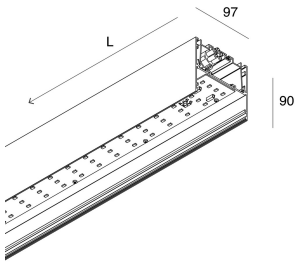

LUCKY MAXI

106204.01 + 106219.99

LUCKY MAXI: LED 36W 4K BIA L=1200 + LUCKY MAXI: DIFF. OPALE PER L1200

novalux
ITALIAN LIGHTING DESIGN SINCE 1948

Features

Use: Indoor
Type of installation: SUSPENDED, CEILING MOUNTED
Emission: DIRECT
Optics: OPAL
Colour: WHITE
Dimming: ON/OFF
Emergency: NO
L: 1200mm
A: 97mm
H: 90mm
Made in: ITALY
Warranty: 5 years
Weight: 4.63kg