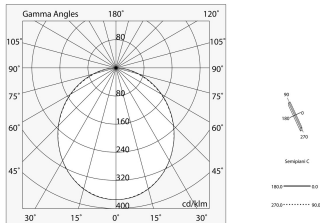

LUCKY MAXI: LED 36W 4K BIA L=1200 + LUCKY MAXI: DIFF. OPALE PER L1200

novalux
ITALIAN LIGHTING DESIGN SINCE 1948

Features

Use: Indoor
Optics: OPAL
L: 1200mm
A: 93mm
H: 6mm
Made in: ITALY
Warranty: 5 years
Weight: 0.24kg