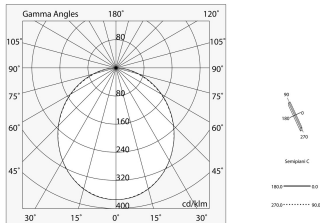

LUCKY MAXI

106204.01 + 106219.99

LUCKY MAXI: LED 36W 4K BIA L=1200 + LUCKY MAXI: DIFF. OPALE PER L1200

novalux
ITALIAN LIGHTING DESIGN SINCE 1948

Features

Use: Indoor
Type of installation: SUSPENDED, CEILING MOUNTED
Emission: DIRECT
Optics: OPAL
Colour: WHITE
Dimming: ON/OFF
Emergency: NO
L: 1200mm
A: 97mm
H: 90mm
Made in: ITALY
Warranty: 5 years
Weight: 4.63kg

Tech data

Luminaire input power: 42W
Luminaire luminous flux: 2237lm
IP: 40
Insulation class: I
No. of driver per product: 1
Supply voltage: 220-240V 50/60Hz
SELV: Si

Source

Light source: LED
Source power: 36W
Source luminous flux: 5040lm
Colour temperature: 4000K
CRI: >90
Colour tolerance: 3 Step MacAdam
LED lifespan: 50000h L90 B10