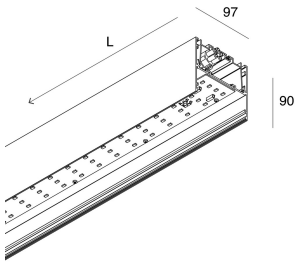

LUCKY MAXI

106203.01 + 106225.99

LUCKY MAXI: LED 72W 3K BIA L=2400 + LUCKY MAXI: DIFF. MICRO UGR19 PER L2400

novalux
ITALIAN LIGHTING DESIGN SINCE 1948

Features

Use: Indoor
Type of installation: SUSPENDED, CEILING MOUNTED
Emission: DIRECT
Optics: MICROPRISMATIZED
Colour: WHITE
Dimming: ON/OFF
Emergency: NO
L: 2400mm
A: 97mm
H: 90mm
Made in: ITALY
Warranty: 5 years
Weight: 6.6kg