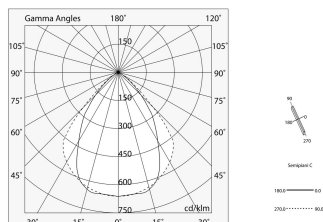

LUCKY MAXI

106203.01 + 106225.99

LUCKY MAXI: LED 72W 3K BIA L=2400 + LUCKY MAXI: DIFF. MICRO UGR19 PER L2400

novalux
ITALIAN LIGHTING DESIGN SINCE 1948

Features

Use: Indoor
Optics: MICROPRISMATIZED
L: 2400mm
A: 93mm
H: 6mm
Made in: ITALY
Warranty: 5 years
Weight: 0.48kg

Tech data

UGR: <19

Novalux S.r.l. via Marzabotto, 2 40050 Funo di Argelato (BO) Italy
Tel: +39 051 860558 · Fax +39 051 6647859 · Mail: info@novalux.it · VAT number 00536541204 · novalux.com
Company subject to the management and coordination by SLV GmbH

This technical data sheet is owned by Novalux S.r.l., all rights reserved. Novalux S.r.l. reserves the right to make changes without prior notice.
Last update: 29/4/2024, 15:58:23