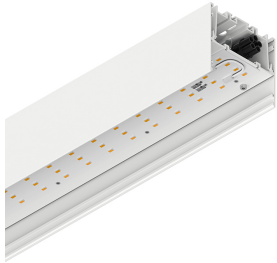

LUCKY MAXI

106203.01 + 106225.99

LUCKY MAXI: LED 72W 3K BIA L=2400 + LUCKY MAXI: DIFF. MICRO UGR19 PER L2400

novalux
ITALIAN LIGHTING DESIGN SINCE 1948

Features

Use: Indoor
Type of installation: SUSPENDED, CEILING MOUNTED
Emission: DIRECT
Optics: MICROPRISMATIZED
Colour: WHITE
Dimming: ON/OFF
Emergency: NO
L: 2400mm
A: 97mm
H: 90mm
Made in: ITALY
Warranty: 5 years
Weight: 6.6kg

Tech data

Luminaire input power: 82W
Luminaire luminous flux: 5904lm
IP: 40
Insulation class: I
Supply voltage: 220-240V 50/60Hz
UGR: <19
SELV: Si

Source

Light source: LED
Source power: 72W
Source luminous flux: 9572lm
Colour temperature: 3000K
CRI: >90
Colour tolerance: 3 Step MacAdam
LED lifespan: 50000h L80 B20