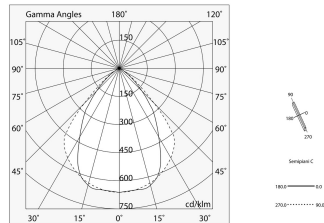

LUCKY MAXI

106203.01 + 106225.99

LUCKY MAXI: LED 72W 3K BIA L=2400 + LUCKY MAXI: DIFF. MICRO UGR19 PER L2400

novalux
ITALIAN LIGHTING DESIGN SINCE 1948

Features

Use: Indoor
Type of installation: SUSPENDED, CEILING MOUNTED
Emission: DIRECT
Optics: MICROPRISMATIZED
Colour: WHITE
Dimming: ON/OFF
Emergency: NO
L: 2400mm
A: 97mm
H: 90mm
Made in: ITALY
Warranty: 5 years
Weight: 6.6kg

Tech data

Luminaire input power: 82W
Luminaire luminous flux: 5904lm
IP: 40
Insulation class: I
Supply voltage: 220-240V 50/60Hz
UGR: <19
SELV: Si

Source

Light source: LED
Source power: 72W
Source luminous flux: 9572lm
Colour temperature: 3000K
CRI: >90
Colour tolerance: 3 Step MacAdam
LED lifespan: 50000h L80 B20

Compliance

CEI EN 60598-1:2021 + A11:2023, CEI EN 60598-2-1:2022

Standards

Photobiological risk: RISK GROUP 0 Certified fixture in EXEMPT GROUP, in accordance with CEI EN 62471:2010-01, IEC TR 62778:2014.
CAM edilizia: The product complies with the requirements for public buildings, ministerial decree of 23rd June 2022 n.256.

[View more product info](#)

Novalux S.r.l. via Marzabotto, 2 40050 Funo di Argelato (BO) Italy
Tel: +39 051 860558 · Fax +39 051 6647859 · Mail: info@novalux.it · VAT number 00536541204 · novalux.com
Company subject to the management and coordination by SLV GmbH

This technical data sheet is owned by Novalux S.r.l., all rights reserved. Novalux S.r.l. reserves the right to make changes without prior notice.
Last update: 29/4/2024, 15:58:23