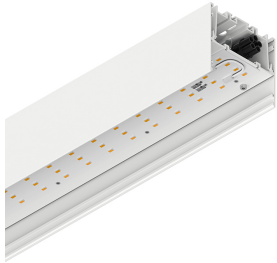

LUCKY MAXI

106203.01 + 106221.99

LUCKY MAXI: LED 72W 3K BIA L=2400 + LUCKY MAXI: DIFF. OPALE PER L2400

novalux
ITALIAN LIGHTING DESIGN SINCE 1948

Features

Use: Indoor
Type of installation: SUSPENDED, CEILING MOUNTED
Emission: DIRECT
Optics: OPAL
Colour: WHITE
Dimming: ON/OFF
Emergency: NO
L: 2400mm
A: 97mm
H: 90mm
Made in: ITALY
Warranty: 5 years
Weight: 6.6kg

Tech data

Luminaire input power: 82W
Luminaire luminous flux: 4251lm
IP: 40
Insulation class: I
No. of driver per product: 1
Supply voltage: 220-240V 50/60Hz
SELV: Si

Source

Light source: LED
Source power: 72W
Source luminous flux: 9572lm
Colour temperature: 3000K
CRI: >90
Colour tolerance: 3 Step MacAdam
LED lifespan: 50000h L80 B20

LUCKY MAXI: LED 72W 3K BIA L=2400 + LUCKY MAXI: DIFF. OPALE PER L2400

novalux
ITALIAN LIGHTING DESIGN SINCE 1948

Features

Use: Indoor
Optics: OPAL
L: 2400mm
A: 93mm
H: 6mm
Made in: ITALY
Warranty: 5 years
Weight: 0.48kg