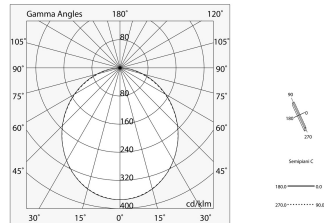

LUCKY MAXI

106203.01 + 106221.99

LUCKY MAXI: LED 72W 3K BIA L=2400 + LUCKY MAXI: DIFF. OPALE PER L2400

novalux
ITALIAN LIGHTING DESIGN SINCE 1948

Features

Use: Indoor
Type of installation: SUSPENDED, CEILING MOUNTED
Emission: DIRECT
Optics: OPAL
Colour: WHITE
Dimming: ON/OFF
Emergency: NO
L: 2400mm
A: 97mm
H: 90mm
Made in: ITALY
Warranty: 5 years
Weight: 6.6kg