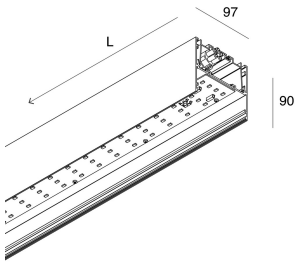

LUCKY MAXI

106203.01 + 106221.99

LUCKY MAXI: LED 72W 3K BIA L=2400 + LUCKY MAXI: DIFF. OPALE PER L2400

novalux
ITALIAN LIGHTING DESIGN SINCE 1948

Features

Use: Indoor
Type of installation: SUSPENDED, CEILING MOUNTED
Emission: DIRECT
Optics: OPAL
Colour: WHITE
Dimming: ON/OFF
Emergency: NO
L: 2400mm
A: 97mm
H: 90mm
Made in: ITALY
Warranty: 5 years
Weight: 6.6kg