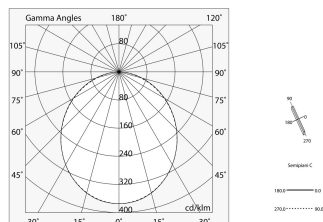

LUCKY MAXI: LED 72W 3K BIA L=2400 + LUCKY MAXI: DIFF. OPALE PER L2400

novalux
ITALIAN LIGHTING DESIGN SINCE 1948

Features

Use: Indoor
Optics: OPAL
L: 2400mm
A: 93mm
H: 6mm
Made in: ITALY
Warranty: 5 years
Weight: 0.48kg