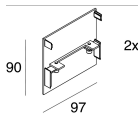

LUCKY MAXI

106202.02 + 106224.99

LUCKY MAXI: LED 54W 3K NERO L=1800 + LUCKY MAXI: DIFF. MICRO UGR19 PER L1800

novalux
ITALIAN LIGHTING DESIGN SINCE 1948

COMPLETION ACCESSORIES

LUCKY MAXI: TESTATE NERE (COPPIA)

106230.02