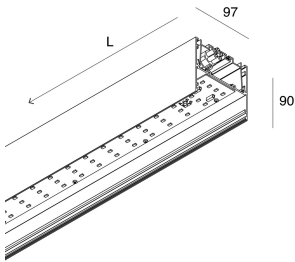

## Features

Use: Indoor  
Type of installation: SUSPENDED, CEILING MOUNTED  
Emission: DIRECT  
Optics: MICROPRISMATIZED  
Colour: BLACK  
Dimming: ON/OFF  
Emergency: NO  
L: 1800mm  
A: 97mm  
H: 90mm  
Made in: ITALY  
Warranty: 5 years  
Weight: 6.5kg