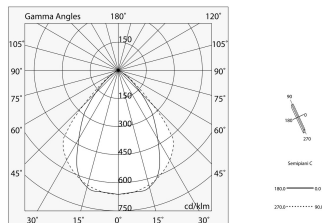

LUCKY MAXI

106202.02 + 106224.99

LUCKY MAXI: LED 54W 3K NERO L=1800 + LUCKY MAXI: DIFF. MICRO UGR19 PER L1800

novalux
ITALIAN LIGHTING DESIGN SINCE 1948

Features

Use: Indoor
Optics: MICROPRISMATIZED
L: 1800mm
A: 93mm
H: 6mm
Made in: ITALY
Warranty: 5 years
Weight: 0.36kg

Tech data

UGR: <19

Novalux S.r.l. via Marzabotto, 2 40050 Funo di Argelato (BO) Italy
Tel: +39 051 860558 · Fax +39 051 6647859 · Mail: info@novalux.it · VAT number 00536541204 · novalux.com
Company subject to the management and coordination by SLV GmbH

This technical data sheet is owned by Novalux S.r.l., all rights reserved. Novalux S.r.l. reserves the right to make changes without prior notice.
Last update: 29/4/2024, 15:58:23