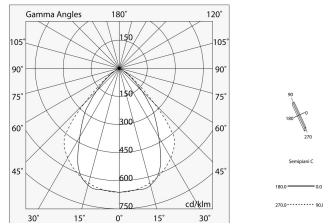

LUCKY MAXI

106202.02 + 106224.99

LUCKY MAXI: LED 54W 3K NERO L=1800 + LUCKY MAXI: DIFF. MICRO UGR19 PER L1800

novalux
ITALIAN LIGHTING DESIGN SINCE 1948

Features

Use: Indoor
Type of installation: SUSPENDED, CEILING MOUNTED
Emission: DIRECT
Optics: MICROPRISMATIZED
Colour: BLACK
Dimming: ON/OFF
Emergency: NO
L: 1800mm
A: 97mm
H: 90mm
Made in: ITALY
Warranty: 5 years
Weight: 6.5kg

Tech data

Luminaire input power: 61.25W
Luminaire luminous flux: 4428lm
IP: 40
Insulation class: I
Supply voltage: 220-240V 50/60Hz
UGR: <19
SELV: Si

Source

Light source: LED
Source power: 54W
Source luminous flux: 7179lm
Colour temperature: 3000K
CRI: >90
Colour tolerance: 3 Step MacAdam
LED lifespan: 50000h L80 B20

Compliance

CEI EN 60598-1:2021 + A11:2023, CEI EN 60598-2-1:2022

Standards

Photobiological risk: RISK GROUP 0 Certified fixture in EXEMPT GROUP, in accordance with CEI EN 62471:2010-01, IEC TR 62778:2014.
CAM edilizia: The product complies with the requirements for public buildings, ministerial decree of 23rd June 2022 n.256.

[View more product info](#)

Novalux S.r.l. via Marzabotto, 2 40050 Funo di Argelato (BO) Italy
Tel: +39 051 860558 · Fax +39 051 6647859 · Mail: info@novalux.it · VAT number 00536541204 · novalux.com
Company subject to the management and coordination by SLV GmbH

This technical data sheet is owned by Novalux S.r.l., all rights reserved. Novalux S.r.l. reserves the right to make changes without prior notice.
Last update: 29/4/2024, 15:58:23