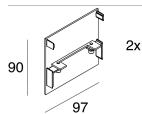

LUCKY MAXI

106202.02 + 106220.99

LUCKY MAXI: LED 54W 3K NERO L=1800 + LUCKY MAXI: DIFF. OPALE PER L1800

novalux
ITALIAN LIGHTING DESIGN SINCE 1948

COMPLETION ACCESSORIES

LUCKY MAXI: TESTATE NERE (COPPIA)

106230.02

LUCKY MAXI: KIT DI GIUNZIONE

106231.99

MOUNTING ACCESSORIES

KIT ALIMENTAZIONE L3000 3P NE

108920.02