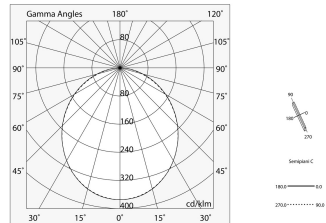

# LUCKY MAXI

106202.02 + 106220.99

LUCKY MAXI: LED 54W 3K NERO L=1800 + LUCKY MAXI: DIFF. OPALE PER L1800

**novalux**  
ITALIAN LIGHTING DESIGN SINCE 1948