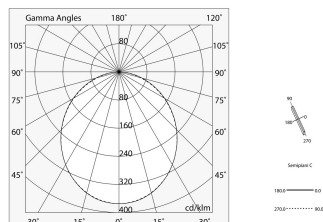

## Features

Use: Indoor  
Optics: OPAL  
L: 1800mm  
A: 93mm  
H: 6mm  
Made in: ITALY  
Warranty: 5 years  
Weight: 0.36kg

Novalux S.r.l. via Marzabotto, 2 40050 Funo di Argelato (BO) Italy  
Tel: +39 051 860558 · Fax +39 051 6647859 · Mail: info@novalux.it · VAT number 00536541204 · novalux.com  
Company subject to the management and coordination by SLV GmbH