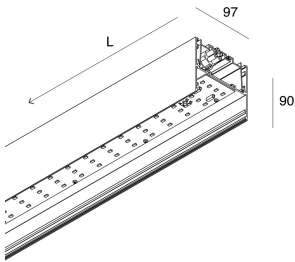

## Features

Use: Indoor  
Type of installation: SUSPENDED, CEILING MOUNTED  
Emission: DIRECT  
Optics: OPAL  
Colour: BLACK  
Dimming: ON/OFF  
Emergency: NO  
L: 1800mm  
A: 97mm  
H: 90mm  
Made in: ITALY  
Warranty: 5 years  
Weight: 6.5kg