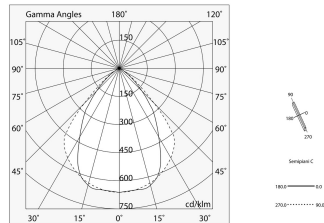

LUCKY MAXI

106202.01 + 106224.99

LUCKY MAXI: LED 54W 3K BIA L=1800 + LUCKY MAXI: DIFF. MICRO UGR19 PER L1800

novalux
ITALIAN LIGHTING DESIGN SINCE 1948

Features

Use: Indoor
Type of installation: SUSPENDED, CEILING MOUNTED
Emission: DIRECT
Optics: MICROPRISMATIZED
Colour: WHITE
Dimming: ON/OFF
Emergency: NO
L: 1800mm
A: 97mm
H: 90mm
Made in: ITALY
Warranty: 5 years
Weight: 6.5kg

Tech data

Luminaire input power: 61.25W
Luminaire luminous flux: 4428lm
IP: 40
Insulation class: I
Supply voltage: 220-240V 50/60Hz
UGR: <19
SELV: Si

Source

Light source: LED
Source power: 54W
Source luminous flux: 7179lm
Colour temperature: 3000K
CRI: >90
Colour tolerance: 3 Step MacAdam
LED lifespan: 50000h L80 B20

Compliance

CEI EN 60598-1:2021 + A11:2023, CEI EN 60598-2-1:2022

Standards

Photobiological risk: RISK GROUP 0 Certified fixture in EXEMPT GROUP, in accordance with CEI EN 62471:2010-01, IEC TR 62778:2014.
CAM edilizia: The product complies with the requirements for public buildings, ministerial decree of 23rd June 2022 n.256.

[View more product info](#)

Novalux S.r.l. via Marzabotto, 2 40050 Funo di Argelato (BO) Italy
Tel: +39 051 860558 · Fax +39 051 6647859 · Mail: info@novalux.it · VAT number 00536541204 · novalux.com
Company subject to the management and coordination by SLV GmbH

This technical data sheet is owned by Novalux S.r.l., all rights reserved. Novalux S.r.l. reserves the right to make changes without prior notice.
Last update: 29/4/2024, 15:58:23