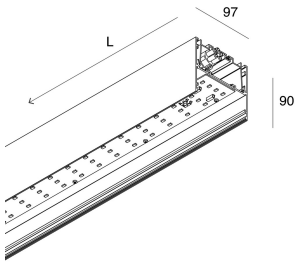

LUCKY MAXI

106202.01 + 106224.99

LUCKY MAXI: LED 54W 3K BIA L=1800 + LUCKY MAXI: DIFF. MICRO UGR19 PER L1800

novalux
ITALIAN LIGHTING DESIGN SINCE 1948

Features

Use: Indoor
Type of installation: SUSPENDED, CEILING MOUNTED
Emission: DIRECT
Optics: MICROPRISMATIZED
Colour: WHITE
Dimming: ON/OFF
Emergency: NO
L: 1800mm
A: 97mm
H: 90mm
Made in: ITALY
Warranty: 5 years
Weight: 6.5kg