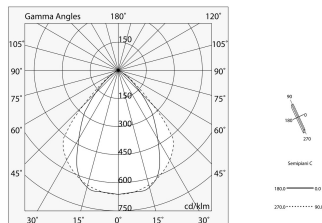

LUCKY MAXI

106202.01 + 106224.99

LUCKY MAXI: LED 54W 3K BIA L=1800 + LUCKY MAXI: DIFF. MICRO UGR19 PER L1800

novalux
ITALIAN LIGHTING DESIGN SINCE 1948

Features

Use: Indoor
Optics: MICROPRISMATIZED
L: 1800mm
A: 93mm
H: 6mm
Made in: ITALY
Warranty: 5 years
Weight: 0.36kg

Tech data

UGR: <19

Novalux S.r.l. via Marzabotto, 2 40050 Funo di Argelato (BO) Italy
Tel: +39 051 860558 · Fax +39 051 6647859 · Mail: info@novalux.it · VAT number 00536541204 · novalux.com
Company subject to the management and coordination by SLV GmbH

This technical data sheet is owned by Novalux S.r.l., all rights reserved. Novalux S.r.l. reserves the right to make changes without prior notice.
Last update: 29/4/2024, 15:58:23