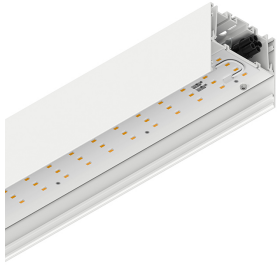

LUCKY MAXI

106202.01 + 106224.99

LUCKY MAXI: LED 54W 3K BIA L=1800 + LUCKY MAXI: DIFF. MICRO UGR19 PER L1800

novalux
ITALIAN LIGHTING DESIGN SINCE 1948

Features

Use: Indoor
Type of installation: SUSPENDED, CEILING MOUNTED
Emission: DIRECT
Optics: MICROPRISMATIZED
Colour: WHITE
Dimming: ON/OFF
Emergency: NO
L: 1800mm
A: 97mm
H: 90mm
Made in: ITALY
Warranty: 5 years
Weight: 6.5kg

Tech data

Luminaire input power: 61.25W
Luminaire luminous flux: 4428lm
IP: 40
Insulation class: I
Supply voltage: 220-240V 50/60Hz
UGR: <19
SELV: Si

Source

Light source: LED
Source power: 54W
Source luminous flux: 7179lm
Colour temperature: 3000K
CRI: >90
Colour tolerance: 3 Step MacAdam
LED lifespan: 50000h L80 B20