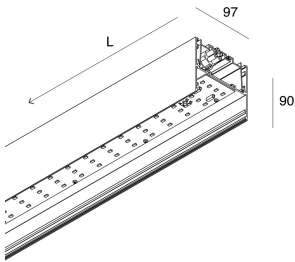

## Features

Use: Indoor  
Type of installation: SUSPENDED, CEILING MOUNTED  
Emission: DIRECT  
Optics: OPAL  
Colour: WHITE  
Dimming: ON/OFF  
Emergency: NO  
L: 1800mm  
A: 97mm  
H: 90mm  
Made in: ITALY  
Warranty: 5 years  
Weight: 6.5kg