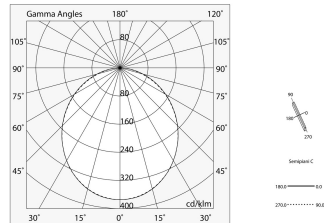

## Features

Use: Indoor  
Type of installation: SUSPENDED, CEILING MOUNTED  
Emission: DIRECT  
Optics: OPAL  
Colour: WHITE  
Dimming: ON/OFF  
Emergency: NO  
L: 1800mm  
A: 97mm  
H: 90mm  
Made in: ITALY  
Warranty: 5 years  
Weight: 6.5kg