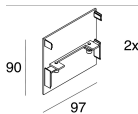

LUCKY MAXI

106202.01 + 106220.99

LUCKY MAXI: LED 54W 3K BIA L=1800 + LUCKY MAXI: DIFF. OPALE PER L1800

novalux
ITALIAN LIGHTING DESIGN SINCE 1948

COMPLETION ACCESSORIES

LUCKY MAXI: TESTATE BIANCHE (COPPIA)

106230.01

LUCKY MAXI: KIT DI GIUNZIONE

106231.99

MOUNTING ACCESSORIES

KIT ALIMENTAZIONE L3000 3P BIA

108920.01