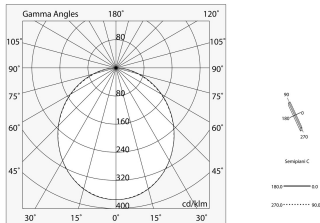

LUCKY MAXI

106201.02 + 106219.99

LUCKY MAXI: LED 36W 3K NERO L=1200 + LUCKY MAXI: DIFF. OPALE PER L1200

novalux
ITALIAN LIGHTING DESIGN SINCE 1948

Features

Use: Indoor
Type of installation: SUSPENDED, CEILING MOUNTED
Emission: DIRECT
Optics: OPAL
Colour: BLACK
Dimming: ON/OFF
Emergency: NO
L: 1200mm
A: 97mm
H: 90mm
Made in: ITALY
Warranty: 5 years
Weight: 4.63kg