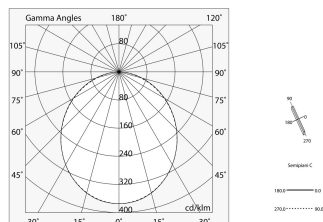

LUCKY MAXI: LED 36W 3K NERO L=1200 + LUCKY MAXI: DIFF. OPALE PER L1200

novalux
ITALIAN LIGHTING DESIGN SINCE 1948

Features

Use: Indoor
Optics: OPAL
L: 1200mm
A: 93mm
H: 6mm
Made in: ITALY
Warranty: 5 years
Weight: 0.24kg