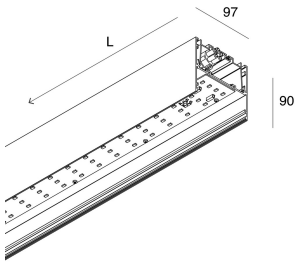

LUCKY MAXI

106201.02 + 106219.99

LUCKY MAXI: LED 36W 3K NERO L=1200 + LUCKY MAXI: DIFF. OPALE PER L1200

novalux
ITALIAN LIGHTING DESIGN SINCE 1948

Features

Use: Indoor
Type of installation: SUSPENDED, CEILING MOUNTED
Emission: DIRECT
Optics: OPAL
Colour: BLACK
Dimming: ON/OFF
Emergency: NO
L: 1200mm
A: 97mm
H: 90mm
Made in: ITALY
Warranty: 5 years
Weight: 4.63kg