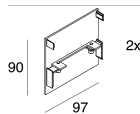

LUCKY MAXI

106201.01 + 106223.99

LUCKY MAXI: LED 36W 3K BIA L=1200 + LUCKY MAXI: DIFF. MICRO UGR19 PER L1200

novalux
ITALIAN LIGHTING DESIGN SINCE 1948

COMPLETION ACCESSORIES

LUCKY MAXI: TESTATE BIANCHE (COPPIA)

106230.01