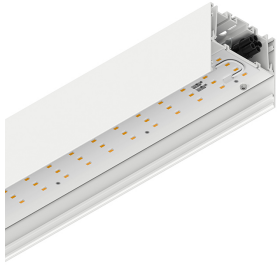

# LUCKY MAXI

106201.01 + 106223.99

LUCKY MAXI: LED 36W 3K BIA L=1200 + LUCKY MAXI: DIFF. MICRO UGR19 PER L1200

**novalux**  
ITALIAN LIGHTING DESIGN SINCE 1948

## Features

Use: Indoor  
Type of installation: SUSPENDED, CEILING MOUNTED  
Emission: DIRECT  
Optics: MICROPRISMATIZED  
Colour: WHITE  
Dimming: ON/OFF  
Emergency: NO  
L: 1200mm  
A: 97mm  
H: 90mm  
Made in: ITALY  
Warranty: 5 years  
Weight: 4.63kg

## Tech data

Luminaire input power: 42W  
Luminaire luminous flux: 2952lm  
IP: 40  
Insulation class: I  
Supply voltage: 220-240V 50/60Hz  
UGR: <19  
SELV: Si