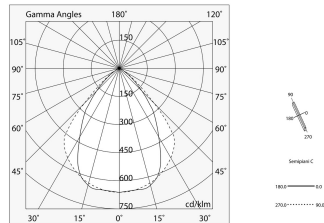

# LUCKY MAXI

106201.01 + 106223.99

LUCKY MAXI: LED 36W 3K BIA L=1200 + LUCKY MAXI: DIFF. MICRO UGR19 PER L1200

**novalux**  
ITALIAN LIGHTING DESIGN SINCE 1948