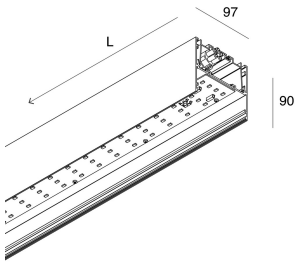

## Features

Use: Indoor  
Type of installation: SUSPENDED, CEILING MOUNTED  
Emission: DIRECT  
Optics: MICROPRISMATIZED  
Colour: WHITE  
Dimming: ON/OFF  
Emergency: NO  
L: 1200mm  
A: 97mm  
H: 90mm  
Made in: ITALY  
Warranty: 5 years  
Weight: 4.63kg