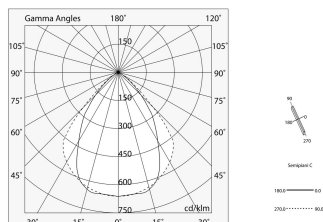

LUCKY MAXI

106201.01 + 106223.99

LUCKY MAXI: LED 36W 3K BIA L=1200 + LUCKY MAXI: DIFF. MICRO UGR19 PER L1200

novalux
ITALIAN LIGHTING DESIGN SINCE 1948

Features

Use: Indoor
Optics: MICROPRISMATIZED
L: 1200mm
A: 93mm
H: 6mm
Made in: ITALY
Warranty: 5 years
Weight: 0.24kg

Tech data

UGR: <19

Novalux S.r.l. via Marzabotto, 2 40050 Funo di Argelato (BO) Italy
Tel: +39 051 860558 · Fax +39 051 6647859 · Mail: info@novalux.it · VAT number 00536541204 · novalux.com
Company subject to the management and coordination by SLV GmbH

This technical data sheet is owned by Novalux S.r.l., all rights reserved. Novalux S.r.l. reserves the right to make changes without prior notice.
Last update: 29/4/2024, 15:58:25