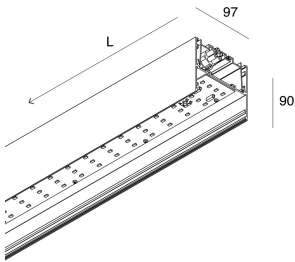

LUCKY MAXI

106201.01 + 106219.99

LUCKY MAXI: LED 36W 3K BIA L=1200 + LUCKY MAXI: DIFF. OPALE PER L1200

novalux
ITALIAN LIGHTING DESIGN SINCE 1948

Features

Use: Indoor
Type of installation: SUSPENDED, CEILING MOUNTED
Emission: DIRECT
Optics: OPAL
Colour: WHITE
Dimming: ON/OFF
Emergency: NO
L: 1200mm
A: 97mm
H: 90mm
Made in: ITALY
Warranty: 5 years
Weight: 4.63kg