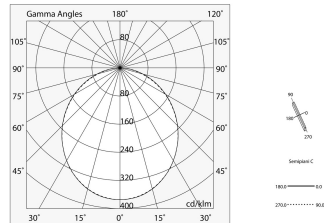

LUCKY MAXI

106201.01 + 106219.99

LUCKY MAXI: LED 36W 3K BIA L=1200 + LUCKY MAXI: DIFF. OPALE PER L1200

novalux
ITALIAN LIGHTING DESIGN SINCE 1948

Features

Use: Indoor
Type of installation: SUSPENDED, CEILING MOUNTED
Emission: DIRECT
Optics: OPAL
Colour: WHITE
Dimming: ON/OFF
Emergency: NO
L: 1200mm
A: 97mm
H: 90mm
Made in: ITALY
Warranty: 5 years
Weight: 4.63kg