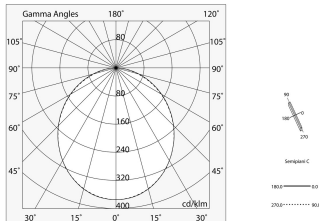

LUCKY MAXI: LED 36W 3K BIA L=1200 + LUCKY MAXI: DIFF. OPALE PER L1200

novalux
ITALIAN LIGHTING DESIGN SINCE 1948

Features

Use: Indoor
Optics: OPAL
L: 1200mm
A: 93mm
H: 6mm
Made in: ITALY
Warranty: 5 years
Weight: 0.24kg