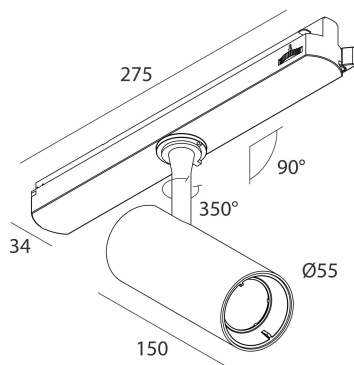

Features

Use: Indoor
Type of installation: TRACK
Emission: ADJUSTABLE
Optics: SPOT
Beam: 38°
Colour: BLACK
Dimming: DALI
Emergency: NO
L: 275mm
H: 150mm
ø: Ø55
Warranty: 5 years
Weight: 0.4kg

Tech data

Luminaire input power: 20W
Luminaire luminous flux: 1552lm
IP: 20
Insulation class: II
No. of driver per product: 1
Supply voltage: 220-240V 50/60Hz
SELV: Si

Source

Light source: LED
Source power: 20W
Colour temperature: 2700K
CRI: >90
LED lifespan: 50000h L80 B10

Compliance

CEI EN 60598-1:2015 + A11:2009. IEC 60598-2:2015 2-1

Standards

Photobiological risk: RISK GROUP 1 Certified fixture in RISK GROUP 1 (Low Risk)-The fixture does not pose a hazard due to normal behavioral limitations on exposure - in accordance with CEI EN 62471:2010-01, IEC TR 62778:2014.

CAM edilizia: The product complies with the requirements for public buildings, ministerial decree of 23rd June 2022 n.256.

[DALi: View more product info](#)