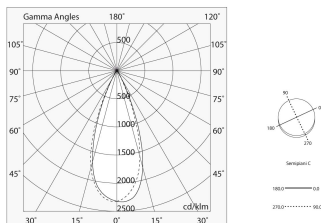

Features

Use: Indoor
Type of installation: TRACK
Emission: ADJUSTABLE
Optics: SPOT
Beam: 38°
Colour: BLACK
Dimming: DALI
Emergency: NO
L: 275mm
H: 150mm
ø: Ø55
Warranty: 5 years
Weight: 0.4kg

Tech data

Luminaire input power: 20W
Luminaire luminous flux: 1552lm
IP: 20
Insulation class: II
No. of driver per product: 1
Supply voltage: 220-240V 50/60Hz
SELV: Si

Source

Light source: LED
Source power: 20W
Colour temperature: 2700K
CRI: >90
LED lifespan: 50000h L80 B10

Compliance

CEI EN 60598-1:2015 + A11:2009. IEC 60598-2:2015 2-1

Standards

Photobiological risk: RISK GROUP 1 Certified fixture in RISK GROUP 1 (Low Risk)-The fixture does not pose a hazard due to normal behavioral limitations on exposure - in accordance with CEI EN 62471:2010-01, IEC TR 62778:2014.

CAM edilizia: The product complies with the requirements for public buildings, ministerial decree of 23rd June 2022 n.256.

[DALi: View more product info](#)